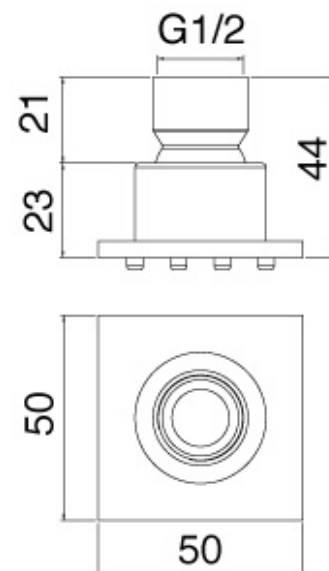

# rtbr255

FINISHES:

FROSTED INOX

RUBINETTERIE  
**treemme**  
*instruments for water*