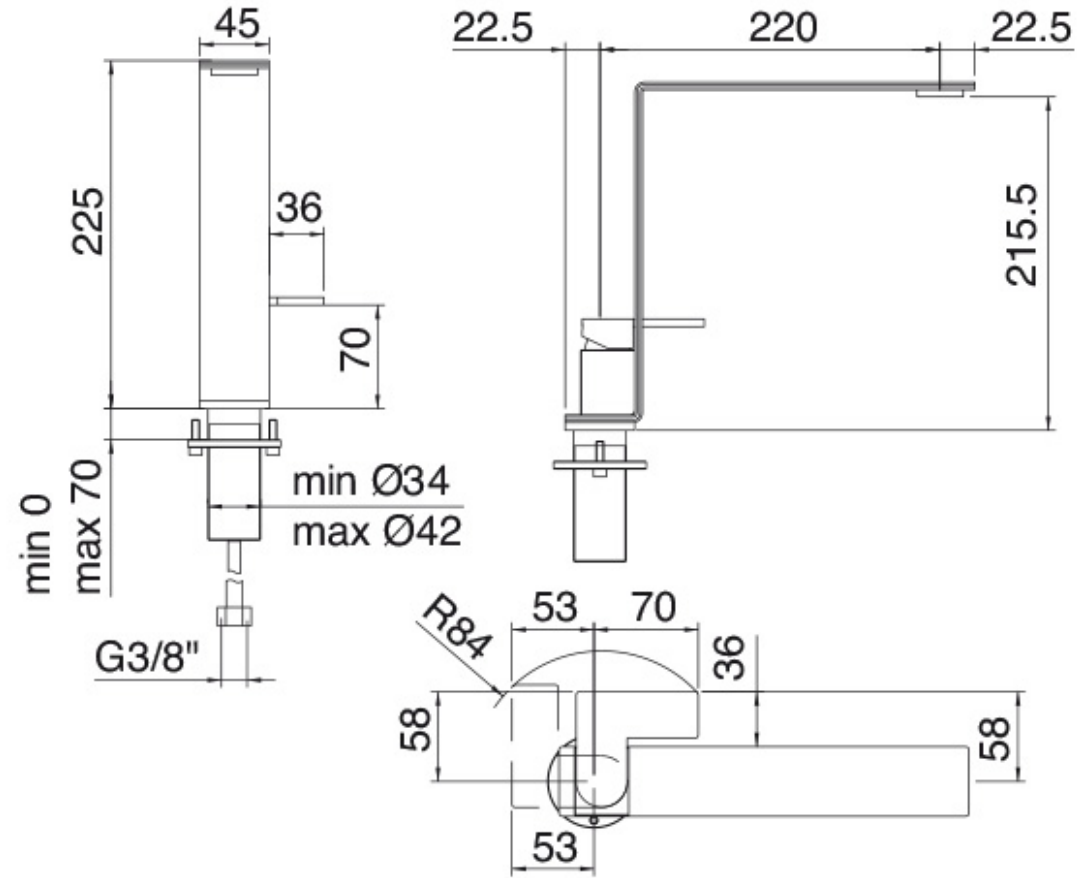

# 2834

FINISHES:

FROSTED INOX

RUBINETTERIE  
**tremme**  
*instruments for water*