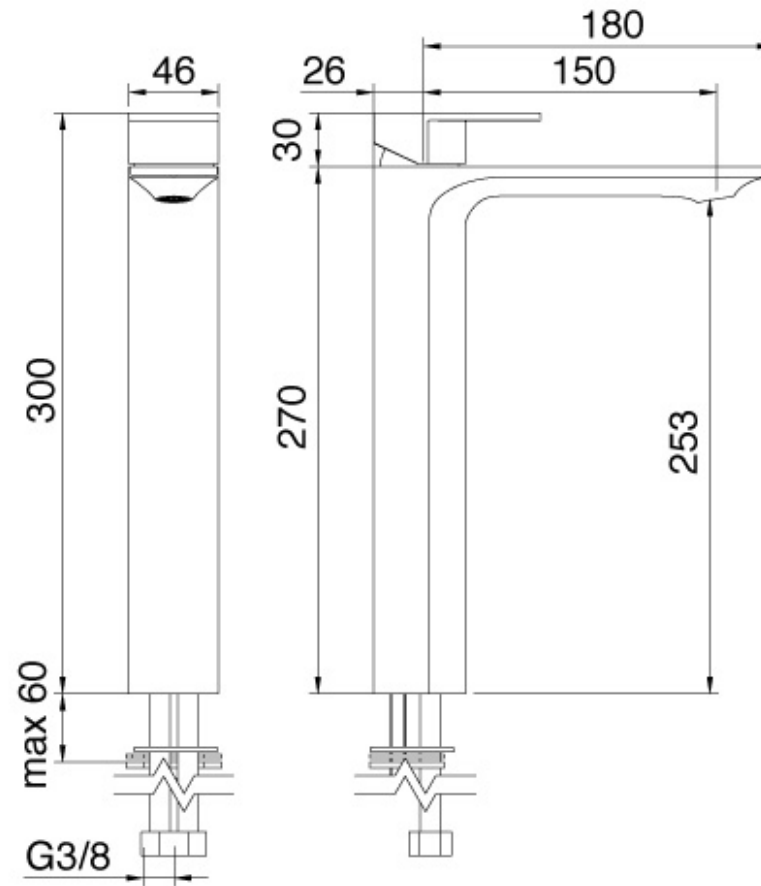

# 2218

FINISHES:

WHITE CHROME

CHROME

BRUSH NICKEL

BLACK CHROME

RUBINETTERIE  
**treemme**  
*instruments for water*