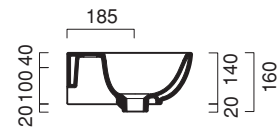

CE EN 14688 - CL20