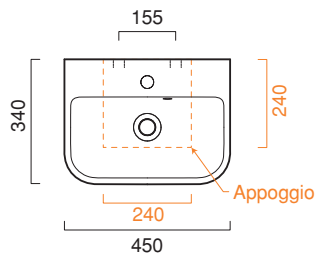

CE EN 14688 - CL20