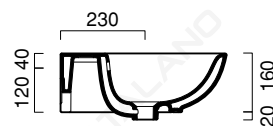

CE EN 14688 - CL20