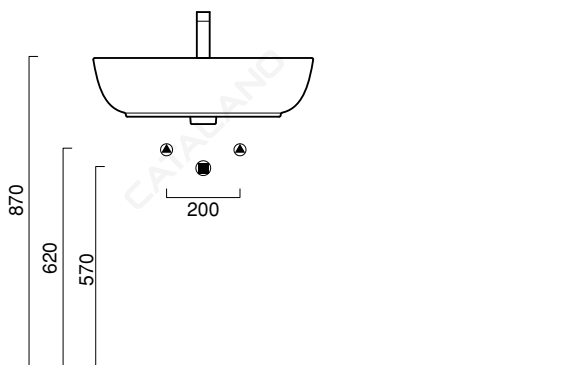

CE EN 14688 - CL20