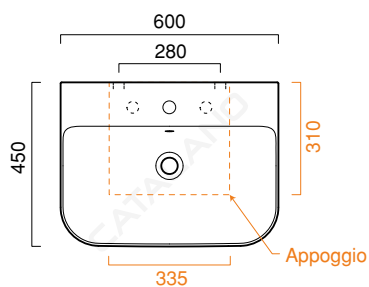

CE EN 14688 - CL20