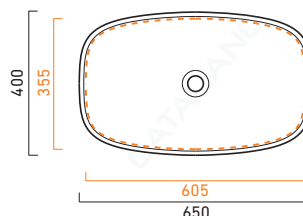

Installazione ad appoggio o semincasso. senza troppopieno

Suitable for sit on, under the countertop.

Without overflow.

Installation aufliegend oder halbeingebaut.

Ohne Überlaufschutz.

EN 14688 – CL00