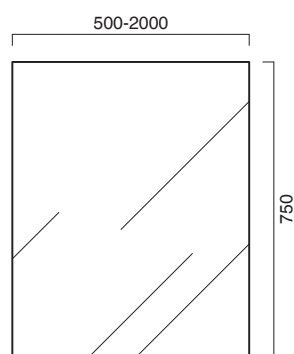

specchi

Specchio rettangolare filo lucido_200-50 cm

Rectangular glazed-edge mirror_200-50 cm

Miroir rectangulaire bord polir_200-50 cm

Rahmenloser Rechteckspiegel_200-50 cm

Rechthoekige spiegel poli-geslepen_200-50 cm

cod. SS2000C | cod. SS1900C | cod. SS1800C

cod. SS1700C | cod. SS1600C | cod. SS1500C

cod. SS1400C | cod. SS1300C | cod. SS1250C

cod. SS1200C | cod. SS1100C | cod. SS1000C

cod. SS0900C | cod. SS0800C | cod. SS0700C

cod. SS0600C | cod. SS0500C

75

200>50

25