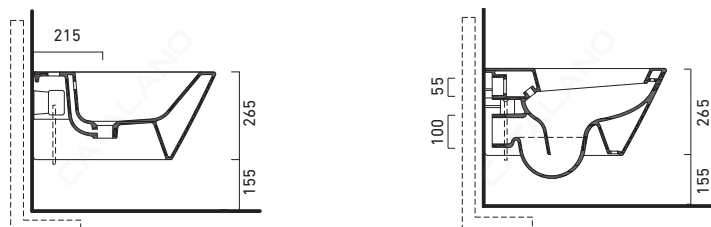

ZERO 55

CATALANO
THE ESSENCE OF CERAMICS

cod. 1BS55N00

Bidet sospeso monoforo.
Wall-hung single-hole bidet.
Einloch-Hängebidet.

EN 14528 – CL20

cod. 1VS55N00

Wc sospeso 4,5 lt.
Wall-hung WC 4,5 lt flush.
Wand-wc. 4,5 Liter.

EN 997 – CL1 – 5A

cod. 5SCSTP000

Sedile soft-close plus in resina inalterabile.
Soft-close Seat-cover Plus made of unalterable resin.
WC-Sitz SoftClose plus aus beständigem Harz.

cod. 5SCSTF000

Sedile soft-close in resina inalterabile.
Soft-close Seat-cover made of unalterable resin.
WC-Sitz SoftClose aus beständigem Harz.

cod. 5SCST000

Sedile in resina inalterabile.
Seat-cover made of unalterable resin.
WC-Sitz aus beständigem Harz.

5KFST00

Kit fissaggio dal basso.
Kit for bottom-side fixing.
Kit für die Befestigung von unten.