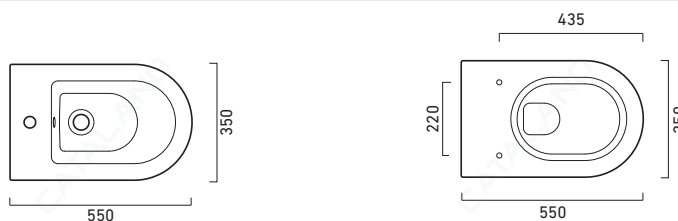

ZERO 55

CATALANO
THE ESSENCE OF CERAMICS

cod. 1BS55N00

Bidet sospeso monoforo.
Wall-hung single-hole bidet.
Einloch-Hängebidet.

EN 14528 – CL20

cod. 1VS55N00

Wc sospeso 4,5 lt.
Wall-hung WC 4,5 lt flush.
Wand-wc. 4,5 Liter.

EN 997 – CL1 – 5A

cod. 5SCSTP000

Sedile soft-close plus in resina inalterabile.
Soft-close Seat-cover Plus made of unalterable resin.
WC-Sitz SoftClose plus aus beständigem Harz.

cod. 5SCSTF000

Sedile soft-close in resina inalterabile.
Soft-close Seat-cover made of unalterable resin.
WC-Sitz SoftClose aus beständigem Harz.