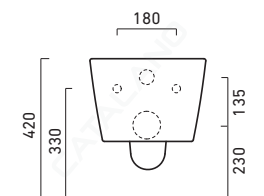

cod. 5SCST000

Sedile in resina inalterabile.
Seat-cover made of unalterable resin.
WC-Sitz aus beständigem Harz.