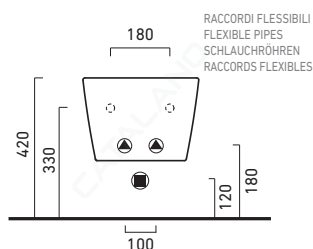

ZERO 55

CATALANO
THE ESSENCE OF CERAMICS

cod. 1BS55N00

Bidet sospeso monoforo.
Wall-hung single-hole bidet.
Einloch-Hängebidet.

EN 14528 – CL20

cod. 1VS55N00

Wc sospeso 4,5 lt.
Wall-hung WC 4,5 lt flush.
Wand-wc. 4,5 Liter.

EN 997 – CL1 – 5A

cod. 5SCSTP000

Sedile soft-close plus in resina inalterabile.
Soft-close Seat-cover Plus made of unalterable resin.
WC-Sitz SoftClose plus aus beständigem Harz.

cod. 5SCSTF000

Sedile soft-close in resina inalterabile.
Soft-close Seat-cover made of unalterable resin.
WC-Sitz SoftClose aus beständigem Harz.

cod. 5SCST000

Sedile in resina inalterabile.
Seat-cover made of unalterable resin.
WC-Sitz aus beständigem Harz.

5KFST00

Kit fissaggio dal basso.
Kit for bottom-side fixing.
Kit für die Befestigung von unten.