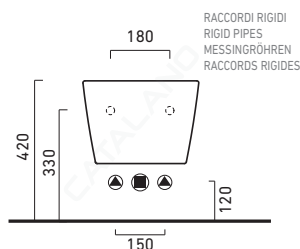

ZERO 55

CATALANO
THE ESSENCE OF CERAMICS

cod. 1BS55N00

Bidet sospeso monoforo.
Wall-hung single-hole bidet.
Einloch-Hängebidet.

EN 14528 – CL20

cod. 1VS55N00

Wc sospeso 4,5 lt.
Wall-hung WC 4,5 lt flush.
Wand-wc. 4,5 Liter.

EN 997 – CL1 – 5A

cod. 5SCSTP000

Sedile soft-close plus in resina inalterabile.
Soft-close Seat-cover Plus made of unalterable resin.
WC-Sitz SoftClose plus aus beständigem Harz.

cod. 5SCSTF000

Sedile soft-close in resina inalterabile.
Soft-close Seat-cover made of unalterable resin.
WC-Sitz SoftClose aus beständigem Harz.

cod. 5SCST000

Sedile in resina inalterabile.
Seat-cover made of unalterable resin.
WC-Sitz aus beständigem Harz.

5KFST00

Kit fissaggio dal basso.
Kit for bottom-side fixing.
Kit für die Befestigung von unten.