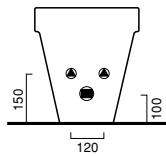

legend ■

gallery ■

2D dwg ■

3D dwg ■