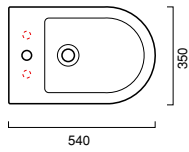

sistema **ZERO** WC|BIDET

54

**ZERO 54**  
bidet | stand bidet  
**cod. BI54**

**ZERO 54**  
wc | stand wc  
**cod. VP54**

coprivaso | seat cover | wc sitz  
**cod. 54ST**

Bidet terra monoforo, installabile anche a filo muro.  
Wc scarico parete, trasformabile a terra tramite curva tecnica, con coprivaso. Installabile anche a filo muro. Scarico 6 lt.

Floor mounted single hole bidet, installed also back to the wall.  
Wc with horizontal outlet convertible to vertical outlet using a pipe elbow, with a cover. Installed also back to the wall. 6 lt flush.

Floor mounted single hole bidet, installed also back to the wall.  
Stand-WC Abgang waagrecht auch als innen-senkrecht mit Kunststoffbogen verwendbar, WC Sitz.  
Installation auch direkt an der Wand.  
Spülmenge 6 l.