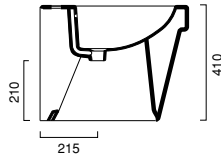

sistema **ZERO** WC|BIDET

54

**ZERO 54**  
bidet | stand bidet  
**cod. BI54**

**ZERO 54**  
wc | stand wc  
**cod. VP54**

coprivaso | seat cover | wc sitz  
**cod. 54ST**

Bidet terra monoforo, installabile anche a filo muro.  
Wc scarico parete, trasformabile a terra tramite curva tecnica, con coprivaso. Installabile anche a filo muro. Scarico 6 lt.

Floor mounted single hole bidet, installed also back to the wall.  
Wc with horizontal outlet convertible to vertical outlet using a pipe elbow, with a cover. Installed also back to the wall. 6 lt flush.

Floor mounted single hole bidet, installed also back to the wall.  
Stand-WC Abgang waagrecht auch als innen-senkrecht mit Kunststoffbogen verwendbar, WC Sitz.  
Installation auch direkt an der Wand.  
Spülmenge 6 l.