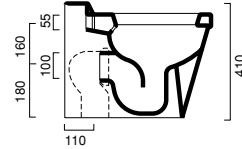

sistema **ZERO** WC|BIDET

54

**ZERO 54**  
bidet | stand bidet  
**cod. BI54**

**ZERO 54**  
wc | stand wc  
**cod. VP54**

coprivaso | seat cover | wc sitz  
**cod. 54ST**

Bidet terra monoforo, installabile anche a filo muro.  
Wc scarico parete, trasformabile a terra tramite curva tecnica, con coprivaso. Installabile anche a filo muro. Scarico 6 lt.

Floor mounted single hole bidet, installed also back to the wall.  
Wc with horizontal outlet convertible to vertical outlet using a pipe elbow, with a cover. Installed also back to the wall. 6 lt flush.

Floor mounted single hole bidet, installed also back to the wall.  
Stand-WC Abgang waagrecht auch als innen-senkrecht mit Kunststoffbogen verwendbar, WC Sitz.  
Installation auch direkt an der Wand.  
Spülmenge 6 l.