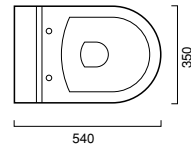

sistema **ZERO** WC|BIDET

54

**ZERO 54**  
bidet | stand bidet  
**cod. BI54**

**ZERO 54**  
wc | stand wc  
**cod. VP54**

coprivaso | seat cover | wc sitz  
**cod. 54ST**

Bidet terra monoforo, installabile anche a filo muro.  
Wc scarico parete, trasformabile a terra tramite curva tecnica, con coprivaso. Installabile anche a filo muro. Scarico 6 lt.

Floor mounted single hole bidet, installed also back to the wall.  
Wc with horizontal outlet convertible to vertical outlet using a pipe elbow, with a cover. Installed also back to the wall. 6 lt flush.

Floor mounted single hole bidet, installed also back to the wall.  
Stand-WC Abgang waagrecht auch als innen-senkrecht mit Kunststoffbogen verwendbar, WC Sitz.  
Installation auch direkt an der Wand.  
Spülmenge 6 l.