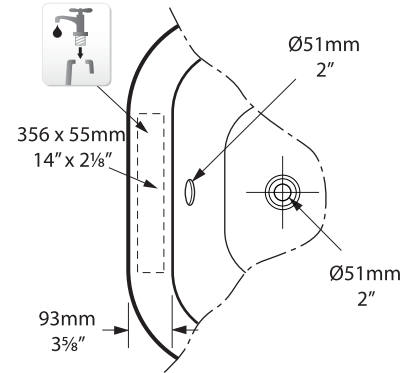

Wessex

WES-N-xx-OF

Top view

victoria + albert
this side

Side view

Front view

Rim Detail

Section AA

Shown with K31 waste kit

Section BB

Tap holes can be drilled by installer
Armaturenlöcher können leicht vom Installateur
gebohrt werden
Les trous de robinetterie peuvent être percés
par l'installateur
Pueden ser perforados por el instalador
I fori per rubinetti possono essere
perforati dall'installatore

*All measurements subject to +/-5% tolerance

.dwg | .dxf | .skp www.vandabaths.com

Massachusetts Code: File No. P3-0114-285
cUPC listing by IAPMO: File No. 6574

VA/1204/05/March16