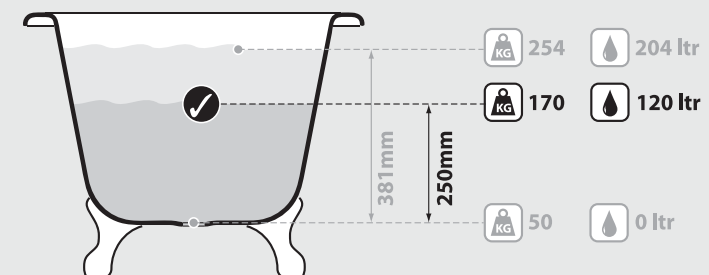

.dwg | .dxf | .skp www.vandabaths.com

Massachusetts Code: File No. P3-0114-285
cUPC listing by IAPMO: File No. 6574

VA/1204/05/March16