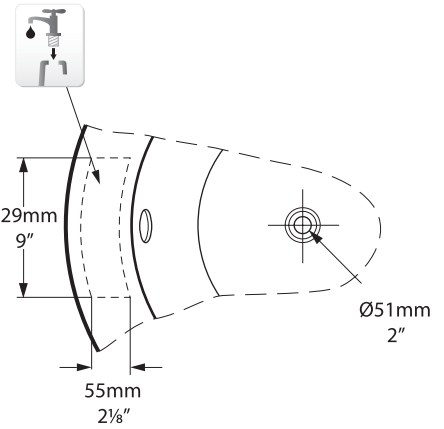

Rim Detail

Shropshire

SHR-N-xx-OF