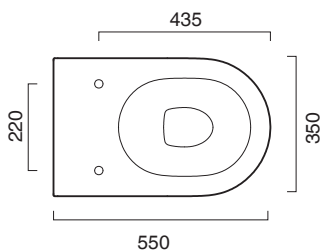

cod. 5CUIG00
Curva di raccordo per scarico a pavimento.
Connection elbow for floor outlet pipe.