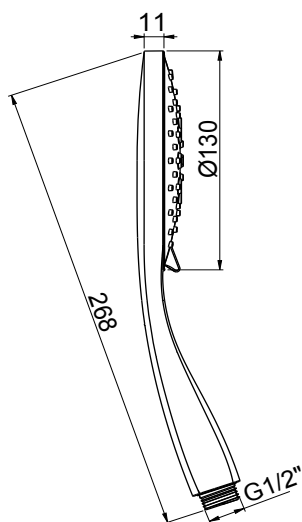

Product Type: **Hand Showers**
 Product Code: **E082073**
 Product Name: **Emotion Multi-Function**

Description: Doccia Multigetto
Multi-Function Hand Shower

Dimensions: erogatore Ø 130mm

Material: ABS

Note: doccia multigetto con erogatore bianco
 Notes: *multi-function hand shower with white diffuser*

Matt Colours

Matt Black
MB

Matt White
WM

DIMENSIONS

FLOWRATE

PRODUCT CARE

To avoid damages to the purchased equipment, please observe the following recommendations for use:

- Clean the plumbing before connecting the device.
- Periodically clean the water blade to avoid any limestone deposits that could compromise the good functioning.