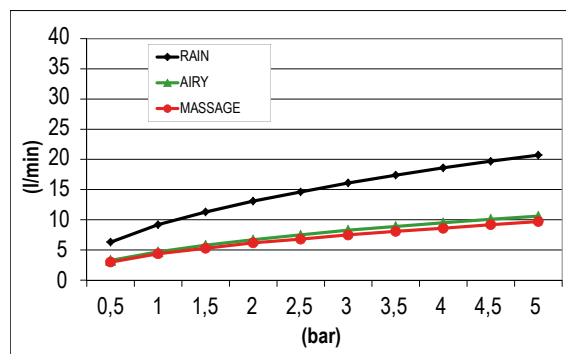

Product Type: **Hand Showers**
 Product Code: **E082073**
 Product Name: **Emotion Multi-Function**

Description: Doccia Multigetto
Multi-Function Hand Shower

Dimensions: erogatore Ø 130mm

Material: ABS

Note: doccia multigetto con erogatore bianco
 Notes: *multi-function hand shower with white diffuser*

Functions:

1 Way

Rain Air

Airstream

Massage

Finishes:

Chrome
CR

Nichel Brushed
BS

Matt Colours

Matt Black
MB

Matt White
WM

DIMENSIONS

FLOWRATE

PRODUCT CARE

To avoid damages to the purchased equipment, please observe the following recommendations for use:

- Clean the plumbing before connecting the device.
- Periodically clean the water blade to avoid any limestone deposits that could compromise the good functioning.