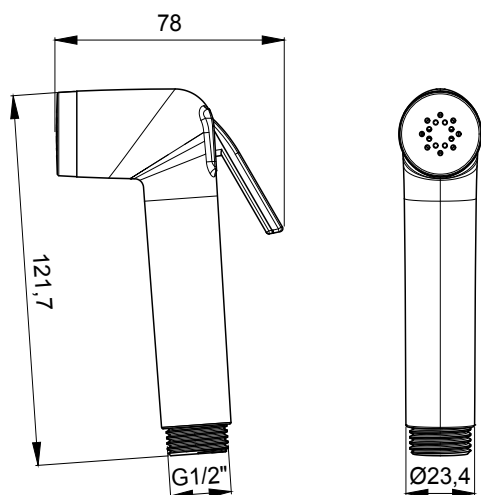

DIMENSIONS