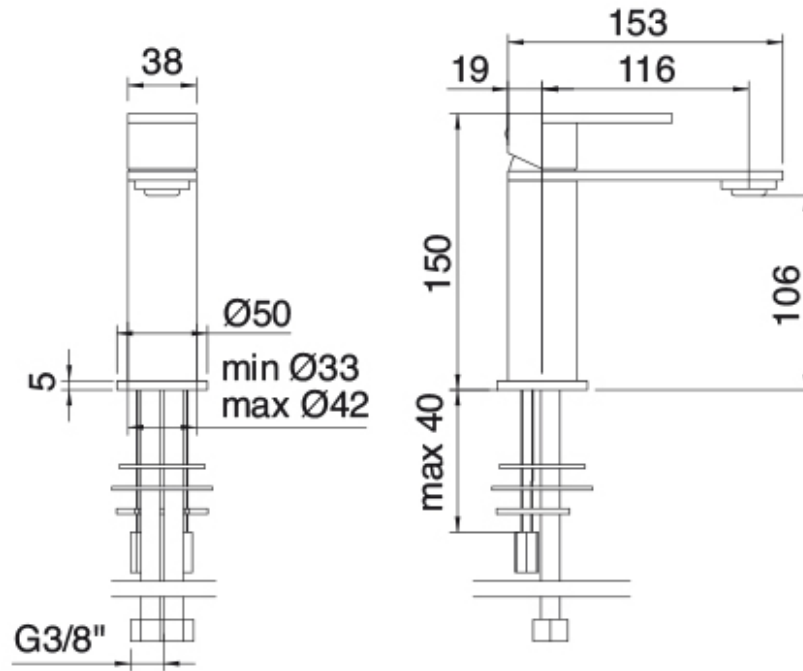

IT 9A11 IS TS ZZ

Washbasin mixer 106

FINISHES:

FROSTED INOX

treeemme RUBINETTERIE
instruments for water