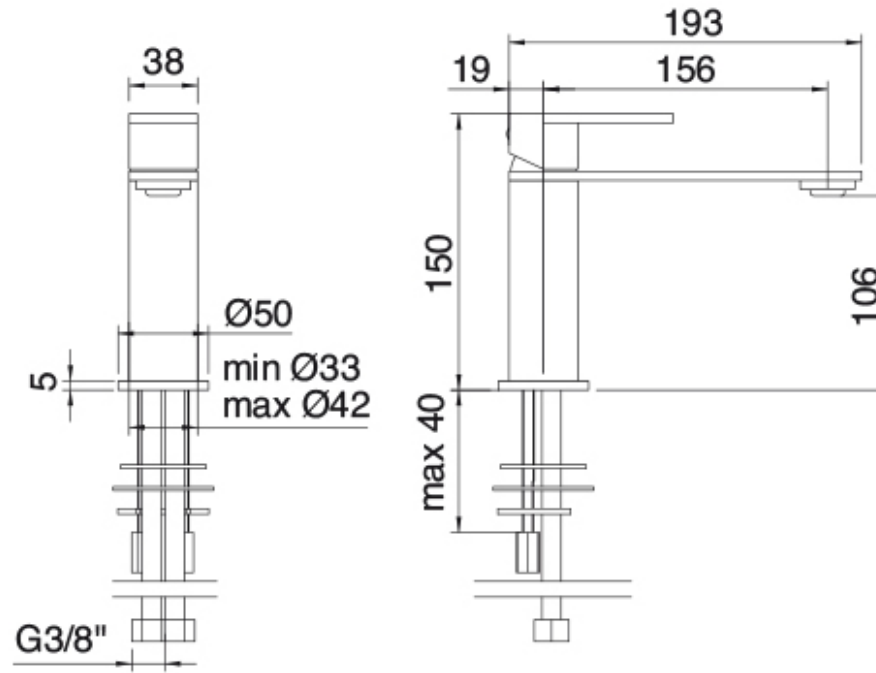

IT 9A11 IS TS CL

Washbasin mixer 106

FINISHES:

FROSTED INOX

RUBINETTERIE
tremme
instruments for water