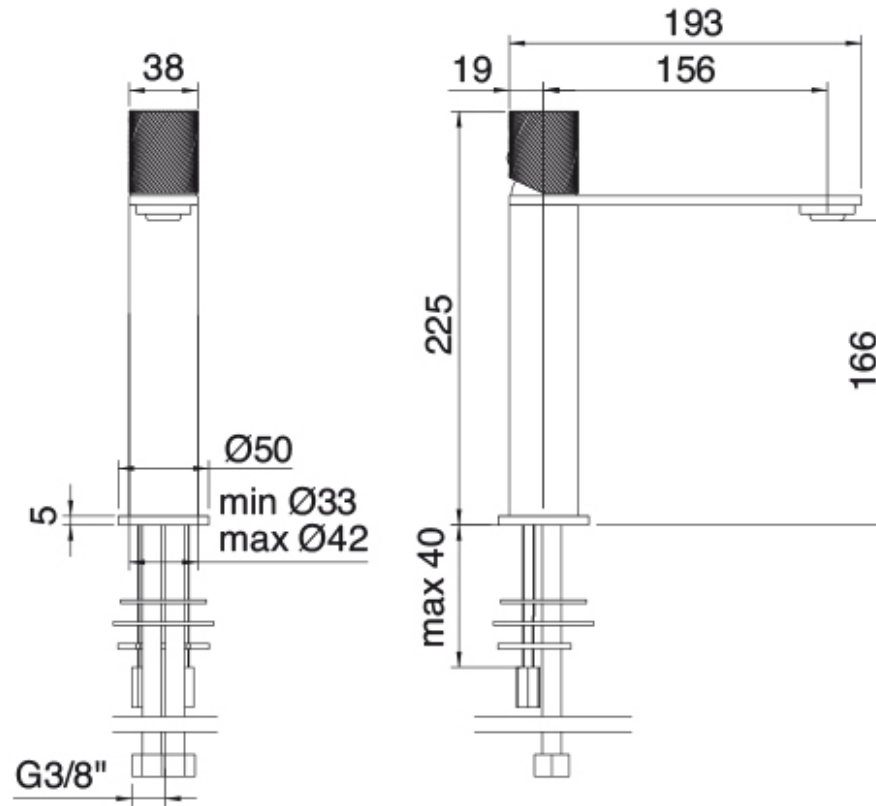

IT 9A27 IS TZ ZZ

Washbasin mixer 166

FINISHES:

FROSTED INOX

treeemme RUBINETTERIE
instruments for water