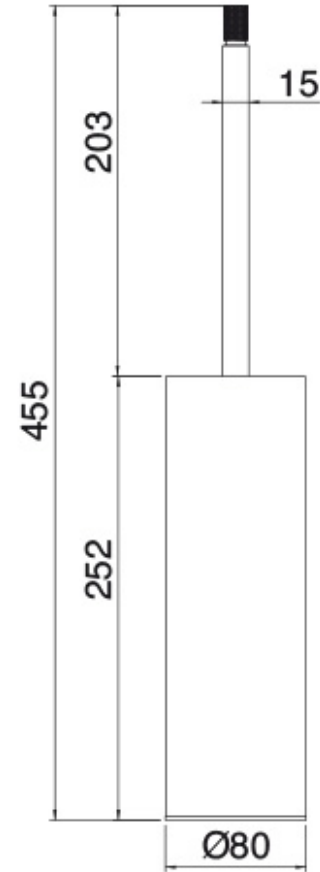

IT 8313 IS ZZ ZZ

Wall mounted toilet brush holder

FINISHES:

FROSTED INOX

treeemme RUBINETTERIE
instruments for water