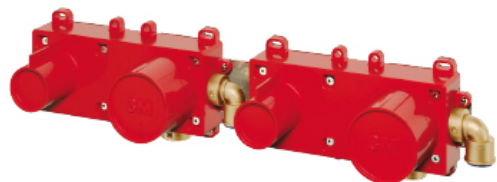

RWIT 51D7 ZZ 12

treeemme RUBINETTERIE
instruments for water