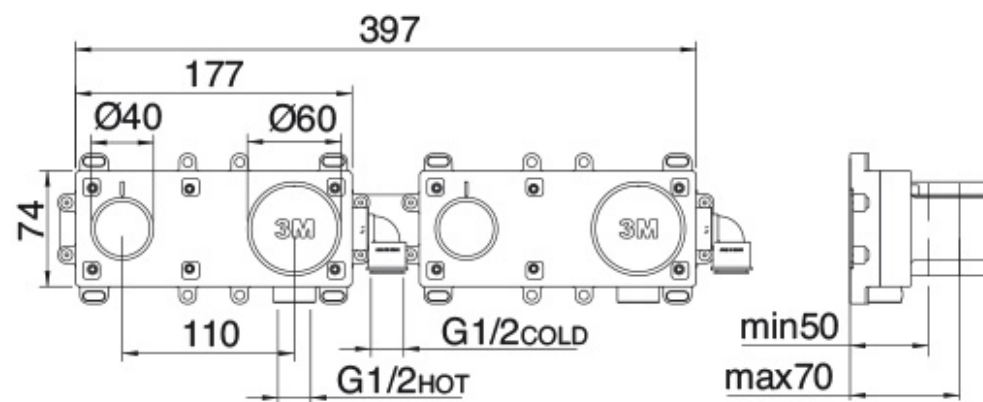

RWIT 51D7 ZZ 12

treeemme RUBINETTERIE
instruments for water