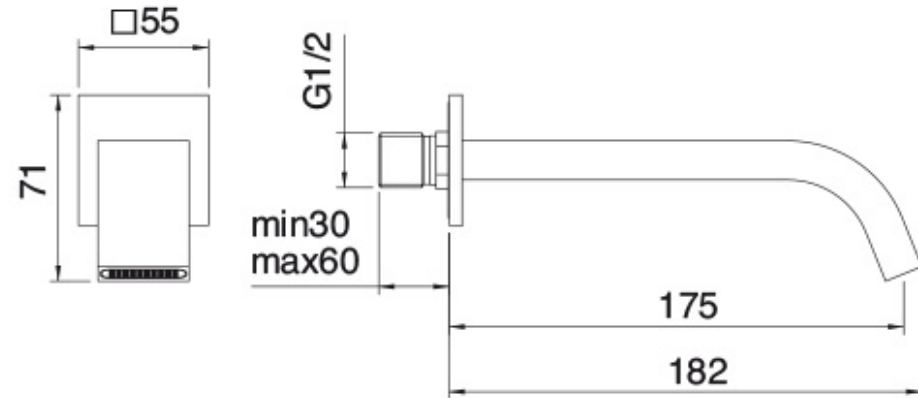

IT 7A63 CC ZZ HF

Wall-mtd. spout for
bathtub 178

FINISHES:

CHROME CUSTOM.NN

CUSTOM.NI CUSTOM.NF

CUSTOM.HI CUSTOM.CZ

CUSTOM.US CUSTOM.DI

CUSTOM.DZ CUSTOM.SZ