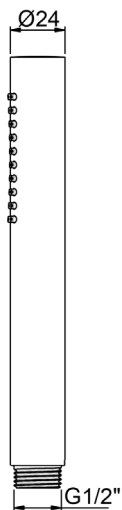

Product Type: **Hand Showers**
 Product Code: **E082091**
 Product Name: **Easybrass**
 Description: Doccia Monogetto
Monojet Hand Shower
 Dimensions: Ø 24mm
 Material: Ottone | Brass

Note: doccia tubolare monogetto
 Notes: *monojet hand shower*

Functions:  1 Way  Rain

Finishes:

		Painted		PVD Polished		PVD Brushed		
Chrome CR	Nichel Brushed BS							
		Matt Black MB	Matt White WM	Gold GO	Deep Grey DG	High Brass HB	Copper CO	Gun Metal GM

DIMENSIONS