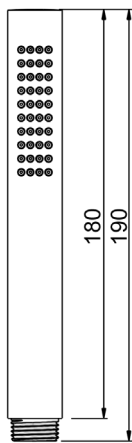

Product Type: **Hand Showers**
 Product Code: **E082091**
 Product Name: **Easybrass**
 Description: Doccia Monogetto
Monojet Hand Shower
 Dimensions: Ø 24mm
 Material: Ottone | Brass

Note: doccia tubolare monogetto
 Notes: *monojet hand shower*

Functions:  1 Way  Rain

Finishes:

		Painted		PVD Polished		PVD Brushed		
Chrome CR	Nichel Brushed BS							
		Matt Black MB	Matt White WM	Gold GO	Deep Grey DG	High Brass HB	Copper CO	Gun Metal GM

DIMENSIONS