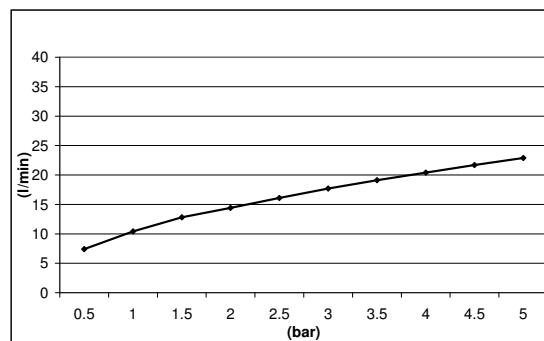

Product Type: **Hand Showers**
Product Code: **E082091**
Product Name: **Easybrass**
Description: Doccia Monogetto
Monojet Hand Shower
Dimensions: Ø 24mm
Material: Ottone | Brass

Note: doccia tubolare monogetto
Notes: *monojet hand shower*

Functions: 1 Way Rain

Finishes:

		Painted		PVD Polished		PVD Brushed		
Chrome CR	Nichel Brushed BS							
		Matt Black MB	Matt White WM	Gold GO	Deep Grey DG	High Brass HB	Copper CO	Gun Metal GM

DIMENSIONS

FLOWRATE