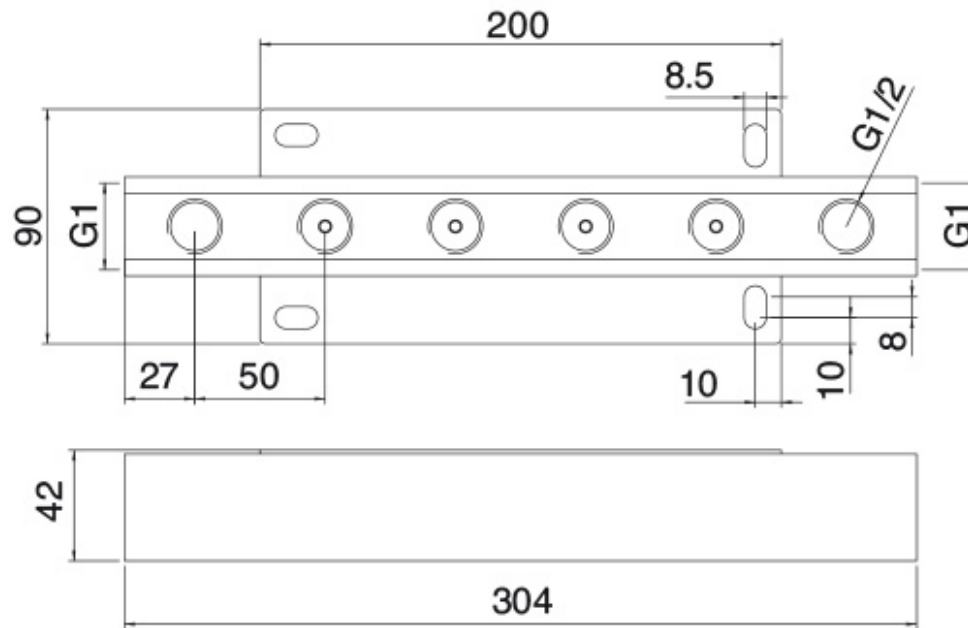

RWIT 5147 ZZ 07

Manifold for shower-head - (max 6 elements)

FINISHES:

FROSTED INOX

RUBINETTERIE
tremme
instruments for water