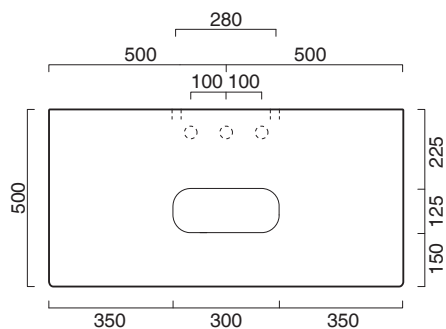

Tutti i diritti sulla presente scheda appartengono a Ceramica Catalano S.p.A. in via esclusiva. È vietata la copia, la pubblicazione, la distribuzione o la riproduzione (anche parziale), se non autorizzata per iscritto.
All rights in the present form belong exclusively to Ceramica Catalano S.p.A. It is strictly forbidden to copy, publish, distribute or reproduce it (including any partial reproduction), without prior written permission.