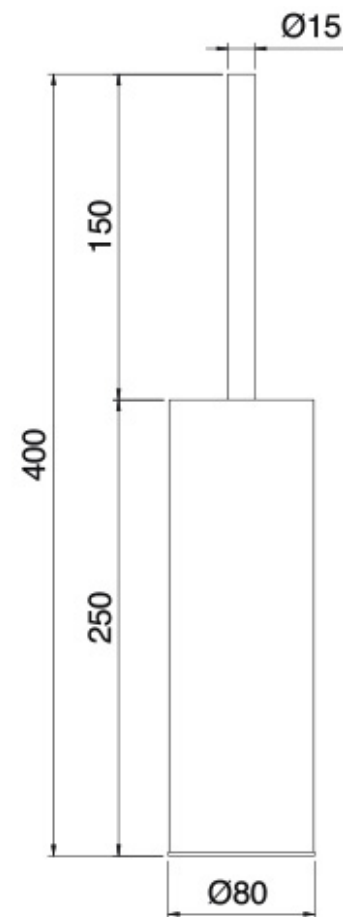

# IT 2Z13 CC ZZ ZZ

FINISHES:

CUSTOM.N CUSTOM.US

GOLD CHROME

CUSTOM.N MATT  
WHITE

OXYDIZED

RUBINETTERIE  
**treemme**  
*instruments for water*