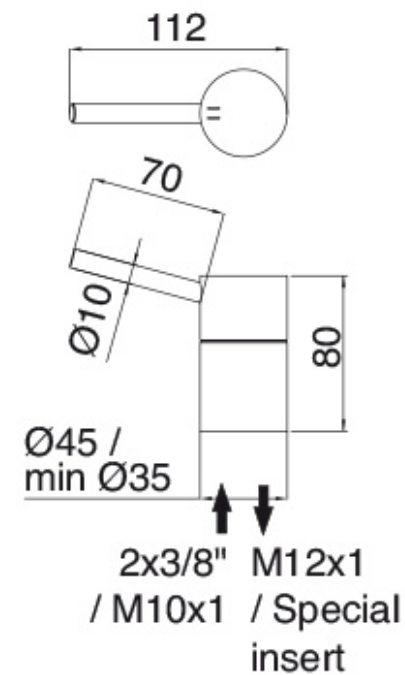

# 1329

FINISHES:

FROSTED INOX

RUBINETTERIE  
**tremme**  
*instruments for water*