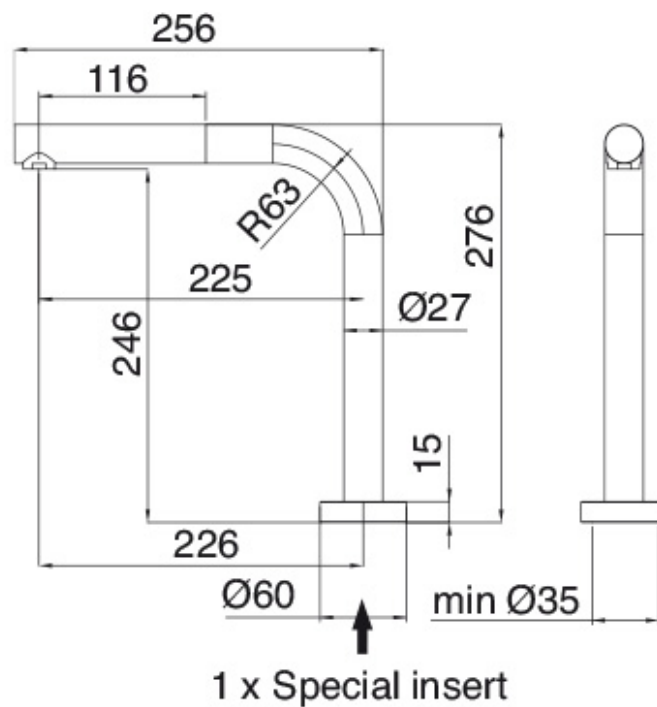

# 1329

FINISHES:

FROSTED INOX

RUBINETTERIE  
**tremme**  
*instruments for water*