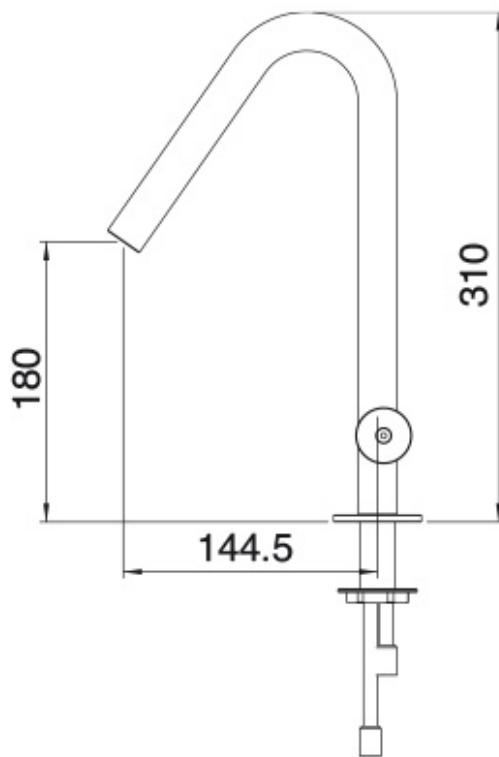

1134

FINISHES:

FROSTED INOX

RUBINETTERIE
tremme
instruments for water