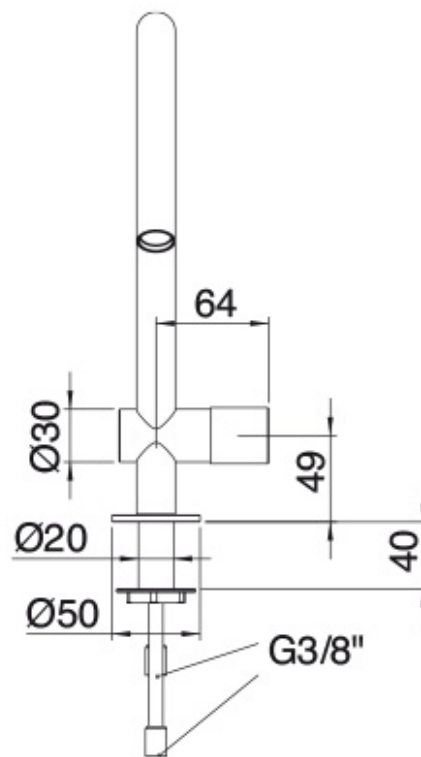

1134

FINISHES:

FROSTED INOX

RUBINETTERIE
tremme
instruments for water