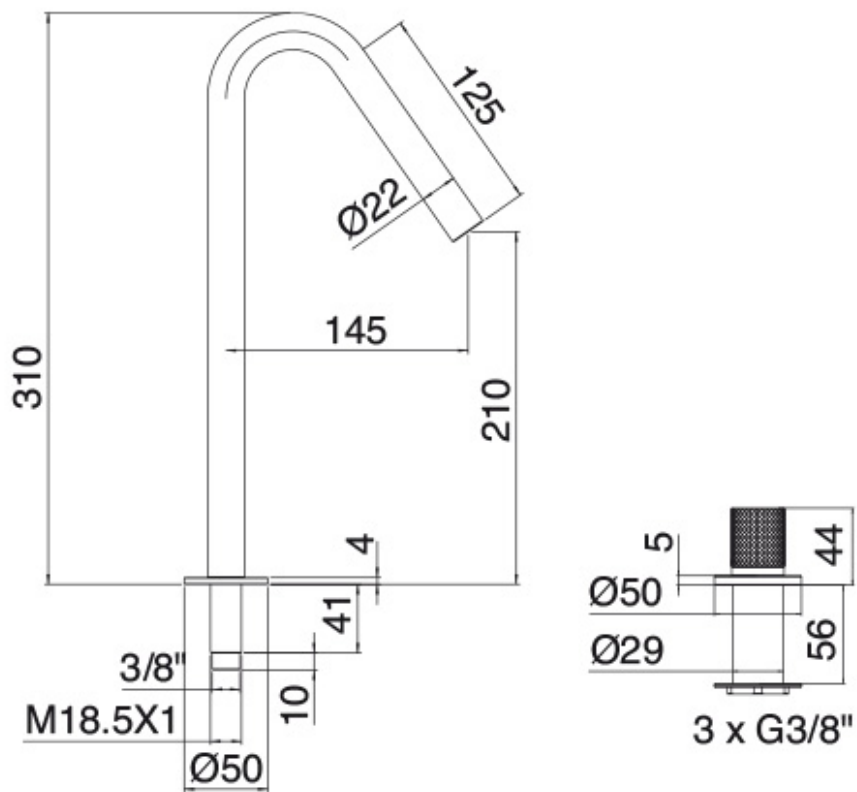

# 1133

FINISHES:

FROSTED INOX

RUBINETTERIE  
**tremme**  
*instruments for water*