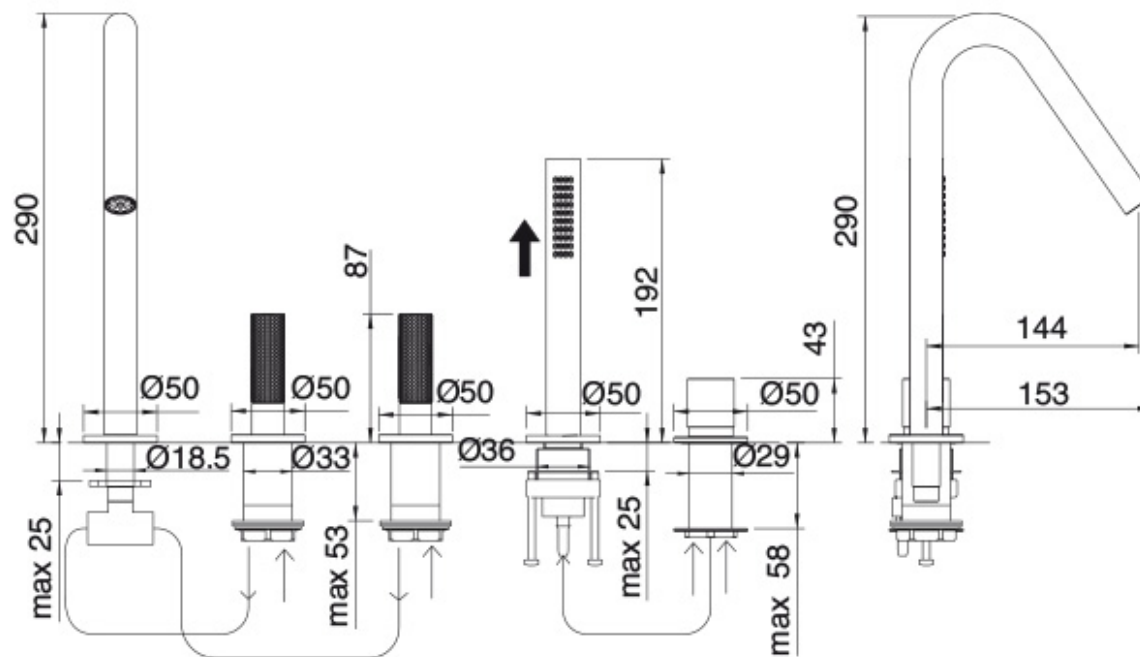

6006

FINISHES:

FROSTED INOX

RUBINETTERIE
tremme
instruments for water