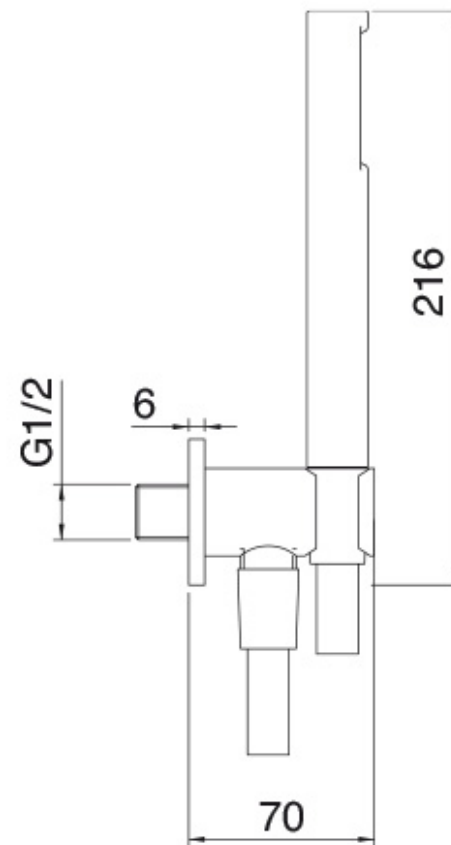

2847__71

FINISHES:

FROSTED INOX

RUBINETTERIE
treemme
instruments for water