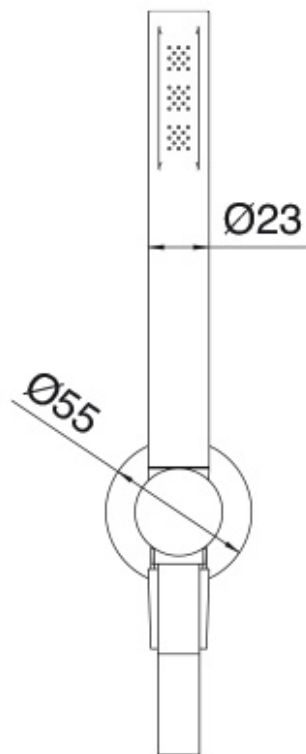

2847__71

FINISHES:

FROSTED INOX

RUBINETTERIE
treemme
instruments for water