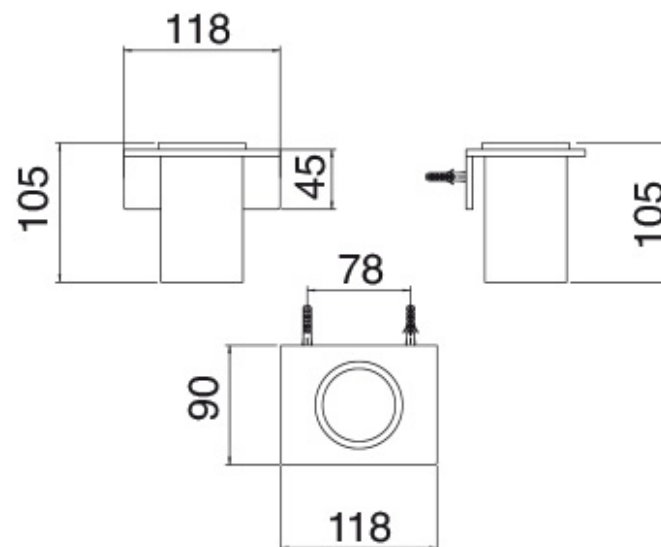

9004

FINISHES:

FROSTED INOX

RUBINETTERIE
treemme
instruments for water