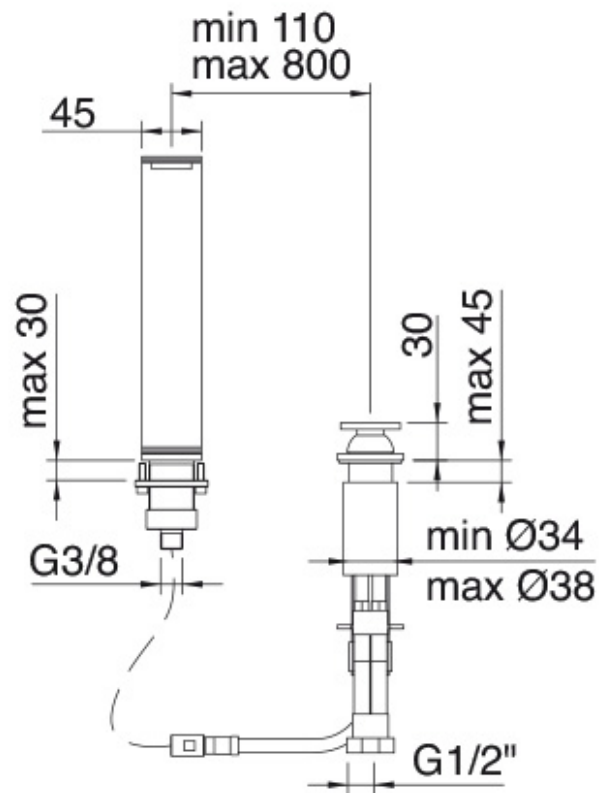

2833

FINISHES:

FROSTED INOX

RUBINETTERIE
treemme
instruments for water