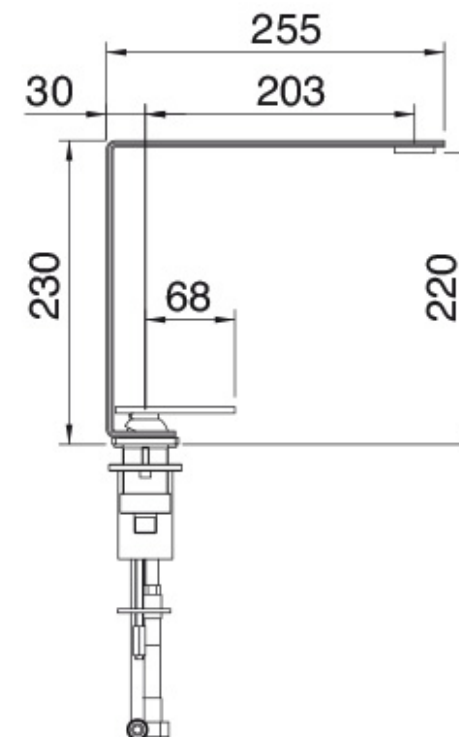

2833

FINISHES:

FROSTED INOX

RUBINETTERIE
treemme
instruments for water