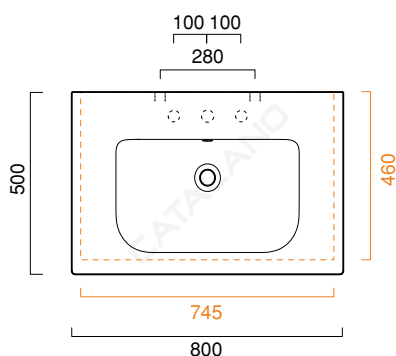

CE EN 14688 - CL20