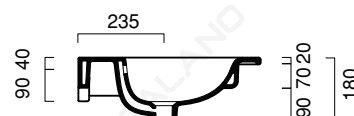

CE EN 14688 - CL20