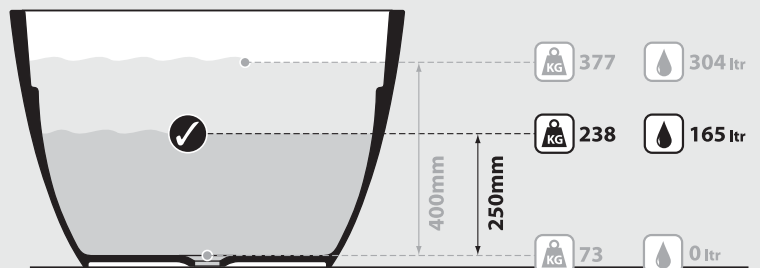

.dwg | .dxf | .skp www.vandabaths.com

VA/1204/01/March16