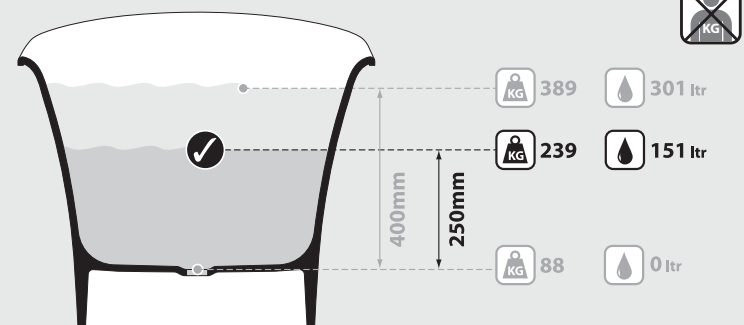

.dwg | .dxf | .skp www.vandabaths.com

Massachusetts Code: File No. P3-0313-465
cUPC listing by IAPMO: File No. 6574

VA/1204/05/March/16