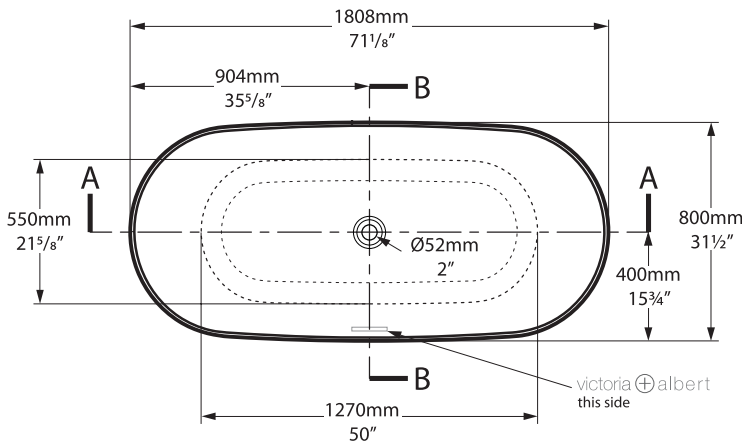

Side view

Toulouse

TOU-N-xx-NO

Top view