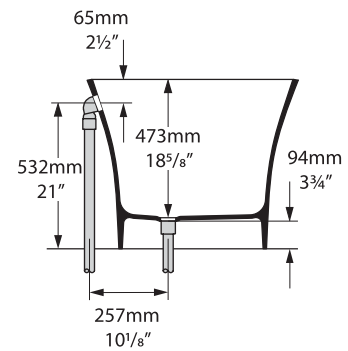

Top view

Front view

Side view

Section BB

Shown with K17 waste kit

Section AA

Section BB

Shown with K12/K40 waste kit

*All measurements subject to +/-5% tolerance
*Overflow hole not drilled