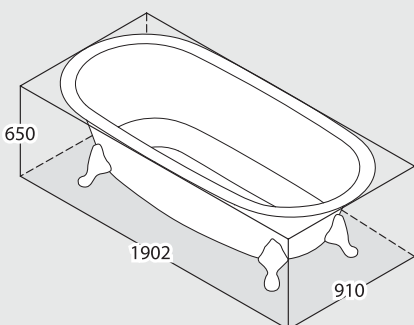

398 KG	320 ltr
253 KG	175 ltr
78 KG	0 ltr

.dwg | .dxf | .skp www.vandabaths.com

Massachusetts Code: File No. P1-0513-449
cUPC listing by IAPMO: File No. 6574
Registered Design

VA/1204/04/March16