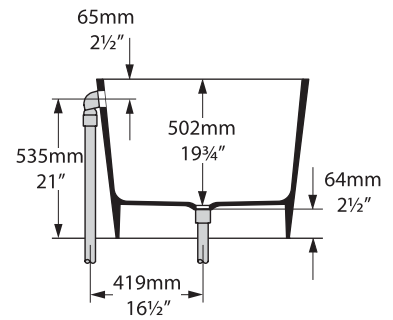

K12 

K17 

K40 

Related collections

ios 54

ios 80

Luxury Backrest

Top view

Front view

Side view

Section BB
Shown with K17 waste kit

Section AA

Section BB
Shown with K12/K40 waste kit

*All measurements subject to +/-5% tolerance
*Overflow hole not drilled