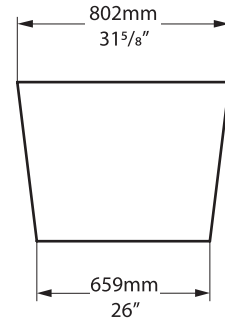

K12 

K17 

K40 

Related collections

ios 54

ios 80

Luxury Backrest

Top view

Front view

Side view

Section BB
Shown with K17 waste kit

Section AA

Section BB
Shown with K12/K40 waste kit

*All measurements subject to +/-5% tolerance
*Overflow hole not drilled