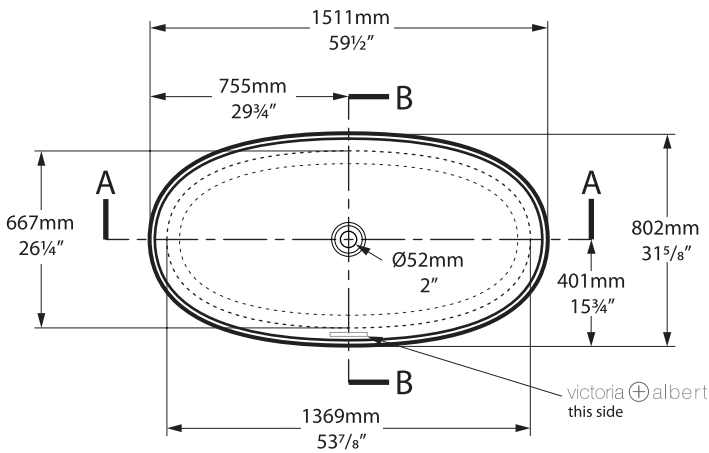

K12 

K17 

K40 

Related collections

ios 54

ios 80

Luxury Backrest

Top view

Front view

Side view

Section BB
Shown with K17 waste kit

Section AA

Section BB
Shown with K12/K40 waste kit

*All measurements subject to +/-5% tolerance
*Overflow hole not drilled