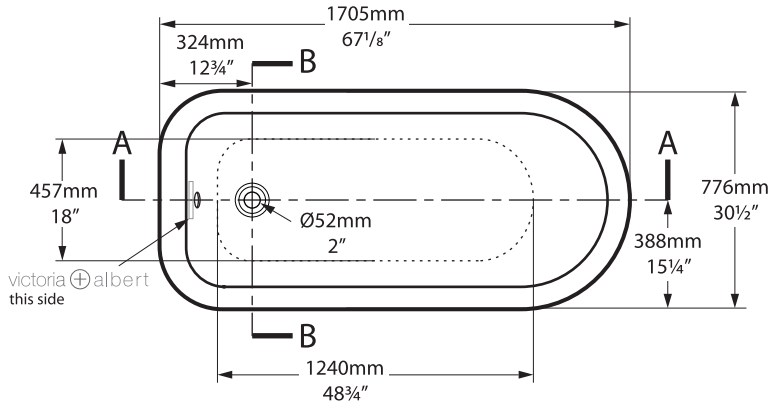

Front view

Hampshire

HAM-N-xx-OF

Top view