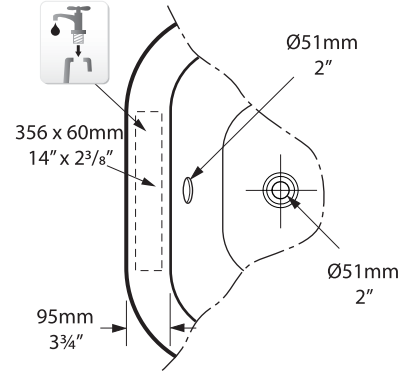

Hampshire

HAM-N-xx-OF

Top view