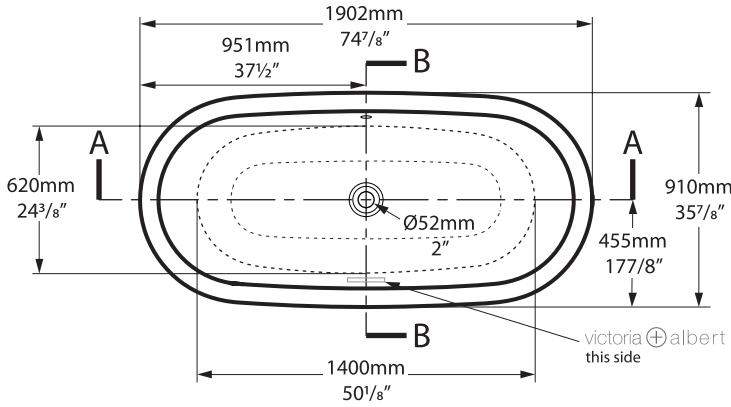

K30

K31

Related collections

Lario 100 Vanity

Staffordshire Taps

Elwick

RAD-N-xx-OF

Top view

Front view

Side view

Section BB

Shown with K31 waste kit

Section AA

Rim detail

*All measurements subject to +/-5% tolerance