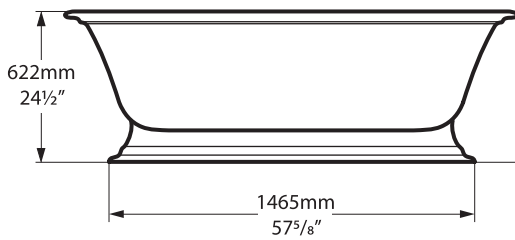

Front view

Side view

Section BB

Shown with K31 waste kit

Section AA

Rim detail

*All measurements subject to +/-5% tolerance