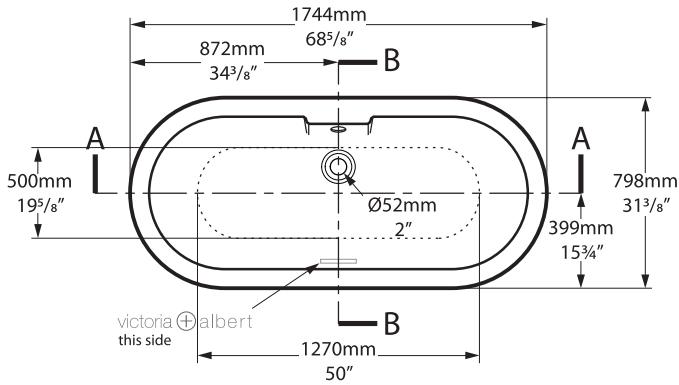

Cheshire

CHE-N-xx-OF

Top view