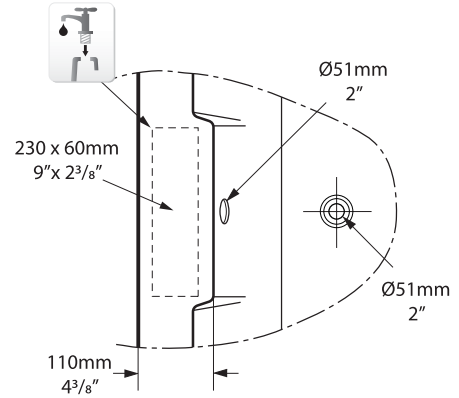

Cheshire

CHE-N-xx-OF

Top view