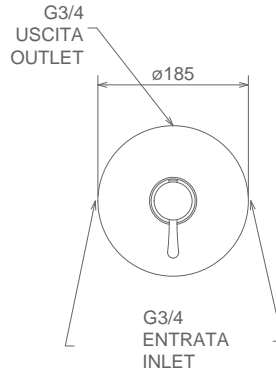

17955

VALVOLA TERMOSTATICA INCASSO 3/4 + RIDUZIONE 1/2
3/4 CONCEALED THERMOSTATIC VALVE + 1/2 REDUCTION KIT
THERMOSTATIQUE À ENCASTRER 3/4 AVEC KIT REDUCTION 1/2

Cromo Chrome Chromé
Finitura Acciaio Fin. Inox Fin. Acier