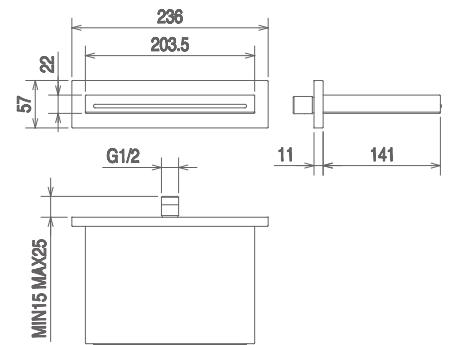

35244

BOCCA VASCA
WALL MOUNTED TUB SPOUT
BEC MURAL POUR BAIGNOIRE

Cromo Chrome Chromé
Finitura Acciaio Fin. Inox Fin. Acier