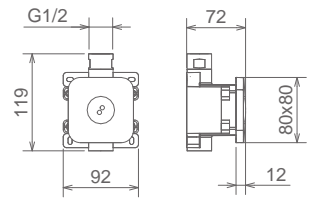

GETTO PROFILI

BODY-JET ORIENTABILE A INCASSO
ADJUSTABLE CONCEALED BODY JET
JET LATERALE ORIENTABILE A ENCASTRER

Cromo Chrome Chromé