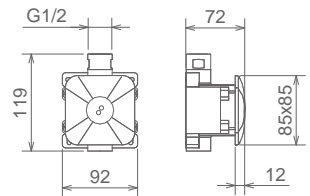

GETTO LAGHI

BODY-JET ORIENTABILE A INCASSO
ADJUSTABLE CONCEALED BODY JET
JET LATERALE ORIENTABILE A ENCASTRER

Cromo Chrome Chromé