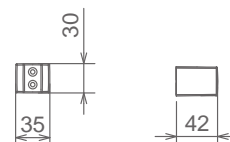

## HOOK 45000 40

SUPPORTO DOCCIA A MURO FISSO IN ABS  
 FIX SHOWER BRACKET IN ABS  
 CROCHET MURALE ABS

Cromo Chrome Chromé