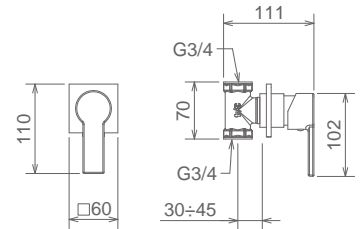

35062 3/4

RUBINETTO ARRESTO DA 3/4
STOP COCK/SHUT OFF VALVE 3/4
ROBINET ARRET 3/4

Cromo Chrome Chromé
Finitura Acciaio Fin. Inox Fin. Acier