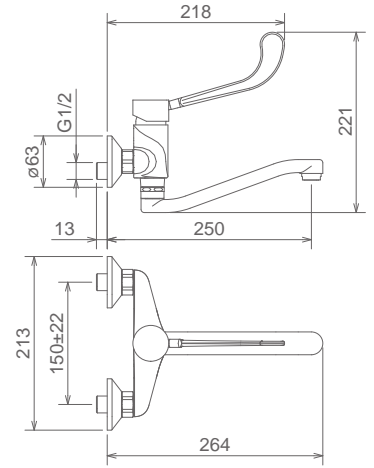

42075

MONOCOMANDO LAVELLO A PARETE CON LEVA CLINICA
WALL MOUNTED SINK MIXER WITH ELBOW LEVER
MITIGEUR MURAL, LÈVE À COUDE

Cromo Chrome Chromé