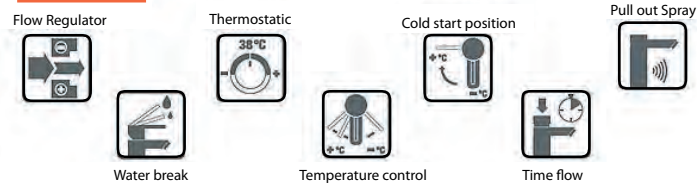

Technical Icons

Una efficace iniziativa di certificazione volontaria.

A simple, effective industry backed voluntary initiative.

Une efficace certification volontaire.

Un facile schema di lettura, l'etichetta mostra in modo chiaro il consumo di acqua massimo del prodotto.

The simple classification scheme applicable throughout Europe, the label clearly shows maximum volume of water that the product will deliver.

Une étiquette simple e claire pour montrer le debit du produit.

I produttori di articoli sanitari possono dare il loro contributo alla costante ricerca da parte dei governi di ridurre il consumo e lo spreco di acqua, realizzando nuovi ed avanzati prodotti che combinino risparmio e confort per l'utente.

Bathroom manufacturers across the globe are aiding governments in their quest to reduce water consumption by producing new, exciting, innovative and technologically advanced bathroom products that deliver the bathing experience which consumers can enjoy.

Les producteurs du monde des sanitaires peuvent aider à reduire le gaspillage d'eau, étudiant des produits de plus en plus avancés conjugant confort pour l'utilisateur et épargne.

È anche disponibile un database di prodotti sanitari che se, installati e usati correttamente, contribuiscono a ridurre il consumo di acqua, energia e denaro.

The Scheme provides easy access to a database of bathroom products, when installed and used correctly, will use less water, save energy and save money.

Une liste des produits sanitaire avec caracteristiques appropriés pour une économie d'eau est aussi disponible.