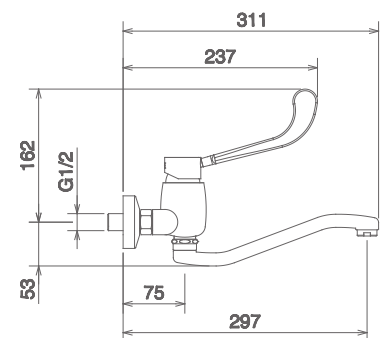

32075

MONOCOMANDO LAVELLO A PARETE CON LEVA
CLINICA
WALL MOUNTED SINK MIXER WITH ELBOW LEVER
MITIGEUR MURAL, LÈVE À COUDE

Cromo Chrome Chromé