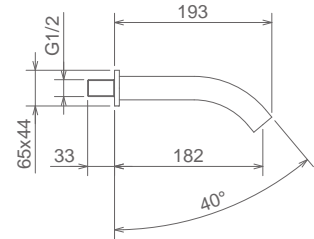

26244

BOCCA VASCA
WALL MOUNTED TUB SPOUT
BEC MURAL POUR BAIGNOIRE

Cromo Chrome Chromé
Finitura Acciaio Fin. Inox Fin. Acier