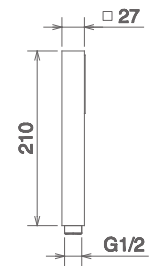

R 16000 39 OT

DOCCETTA MONOGETTO OTTONE QUADRA
BRASS SQUARE SINGLE SPRAY HAND SHOWER
DOUCHETTE À LA MAIN CARRÉ LAITON

Cromo Chrome Chromé
Finitura Acciaio Fin. Inox Fin. Acier
Bianco o Nero White/Black Blanc/Noir
Oro Gold Or