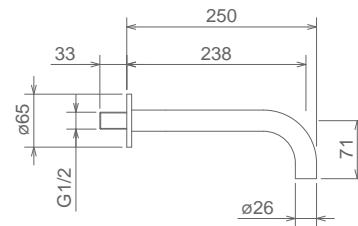

12144/25

BOCCA LAVABO A PARETE
WALL MOUNTED LAVATORY SPOUT
BEC LAVABO À PAROIE

Cromo Chrome Chromé
Finitura Acciaio Fin. Inox Fin. Acier