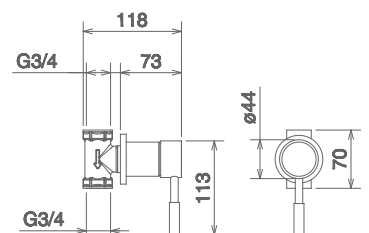

12062 3/4

RUBINETTO ARRESTO DA 3/4
STOP COCK/SHUT OFF VALVE 3/4
ROBINET ARRET 3/4

Cromo Chrome Chromé
Finitura Acciaio Fin. Inox Fin. Acier