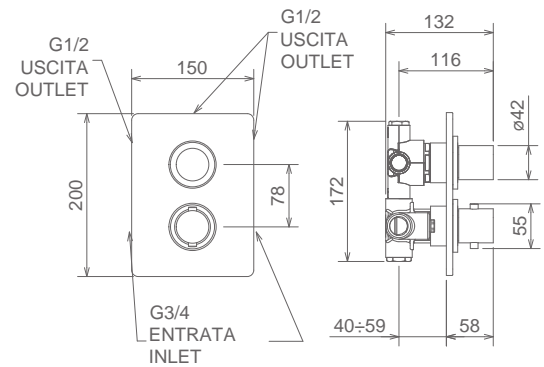

40950 R3

VALVOLA TERMOSTATICA INCASSO CON TRE USCITE ALTERNATIVE, DA 3/4 + RIDUZIONE 1/2
3/4 CONCEALED THERMOSTATIC VALVE WITH 3 ALTERNATIVE EXITS + 1/2 REDUCTION KIT
THERMOSTATIQUE À ENCASTRER AVEC 3 SORTIES ALTERNATIVES, 3/4 AVEC KIT REDUCTION 1/2

Cromo Chrome Chromé
Finitura Acciaio Fin. Inox Fin. Acier