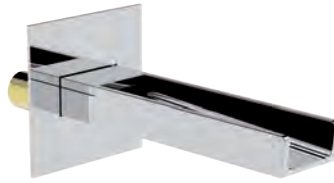

35146

Cascata

BOCCA MURO PER LAVABO "CASCATA"  
WALL MOUNTED LAVATORY SPOUT OPEN FLOW  
BEC À MUR OUVERTE POUR LAVABO

Cromo Chrome Chromé

35244

BOCCA VASCA  
WALL MOUNTED TUB SPOUT  
BEC MURAL POUR BAIGNOIRE