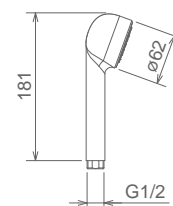

R 42000 39

DOCCETTA MONOGETTO ABS NEW-PRO
ABS SINGLE SPRAY HAND SHOWER NEW-PRO
DOUCHETTE À LA MAIN NEW-PRO

Cromo Chrome Chromé