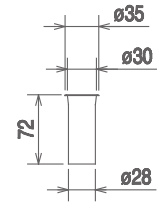

C7 AS

CODOLO CM 7 CONICO 28-30
SHORT CONICAL PIPE 28-30
CONNECTION CONIQUE 28-30

Cromo Chrome Chromé