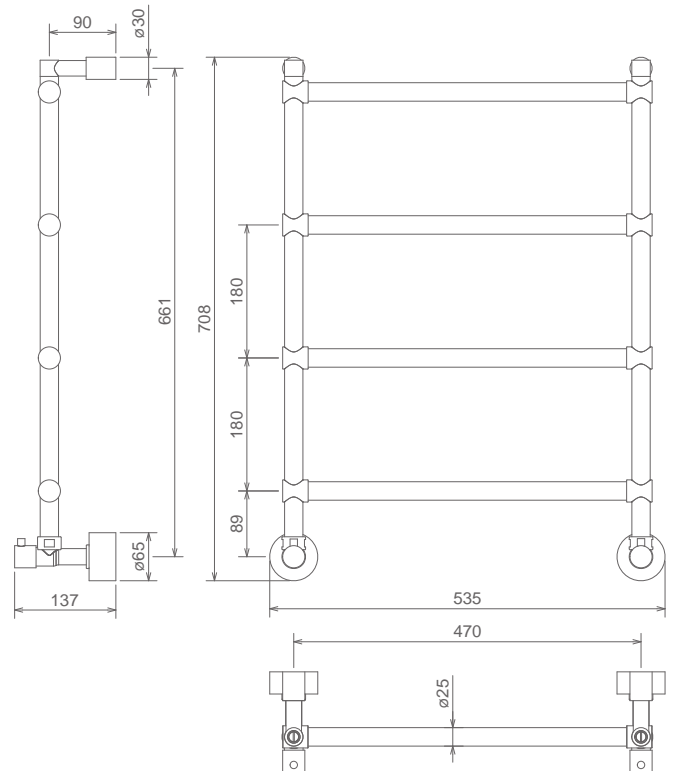

1010

SCALDASALVIETTE AD ACQUA
WATER HEATED TOWEL RAIL
CHAUFFE SERVIETTES À L'EAU

Cromo Chrome Chromé
Bronzo Bronze Bronze
Oro Gold Or