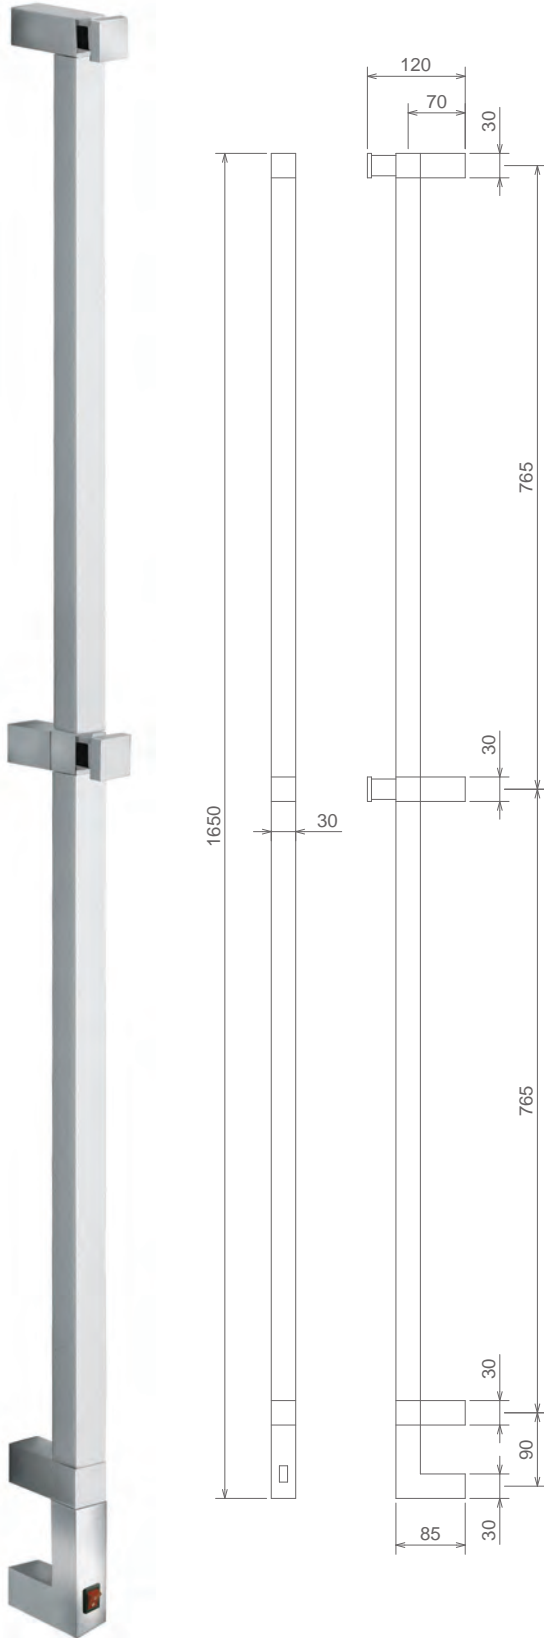

Cromo Chrome Chromé  
Bronzo Bronze Bronze  
Oro Gold Or

1090

SCALDA ACCAPPATOIO ELETTRICO  
BATH ROBE WARMER ELECTRIC  
CHAUFFE PEIGNOIR ÉLECTRIQUE

Cromo Chrome Chromé  
Bronzo Bronze Bronze  
Oro Gold Or