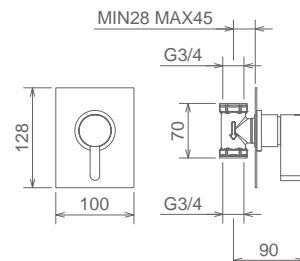

AA062 3/4

RUBINETTO ARRESTO DA 3/4
STOP COCK/SHUT OFF VALVE 3/4
ROBINET ARRET 3/4

Cromo Chrome Chromé