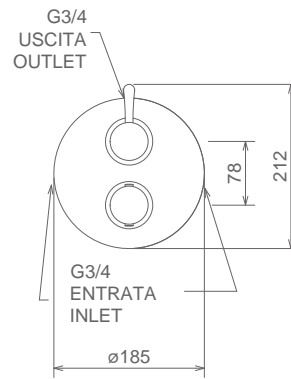

17950

VALVOLA TERMOSTATICA INCASSO CON ARRESTO, 3/4 + RIDUZIONE 1/2
3/4 CONCEALED THERMOSTATIC VALVE WITH VOLUME CONTROL + 1/2 REDUCTION KIT
THERMOSTATIQUE À ENCASTRER AVEC ARRET, 3/4 AVEC KIT REDUCTION 1/2

Cromo Chrome Chromé
Finitura Acciaio Fin. Inox Fin. Acier