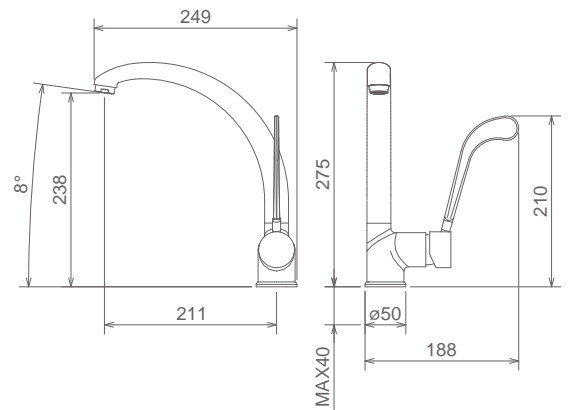

# *SCALDASALVIETTE*

TONDO	P. 294
QUADRO	P. 296
ACCAPPATOIO	P. 298

1000

SCALDASALVIETTE AD ACQUA  
 WATER HEATED TOWEL RAIL  
 CHAUFFE SERVIETTES À L'EAU

Cromo Chrome Chromé  
 Bronzo Bronze Bronze  
 Oro Gold Or