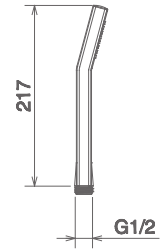

R 19000 39

DOCCETTA MONOGETTO ABS STUDIO
ABS SINGLE SPRAY HAND SHOWER STUDIO
DOUCHETTE À LA MAIN STUDIO

Cromo Chrome Chromé