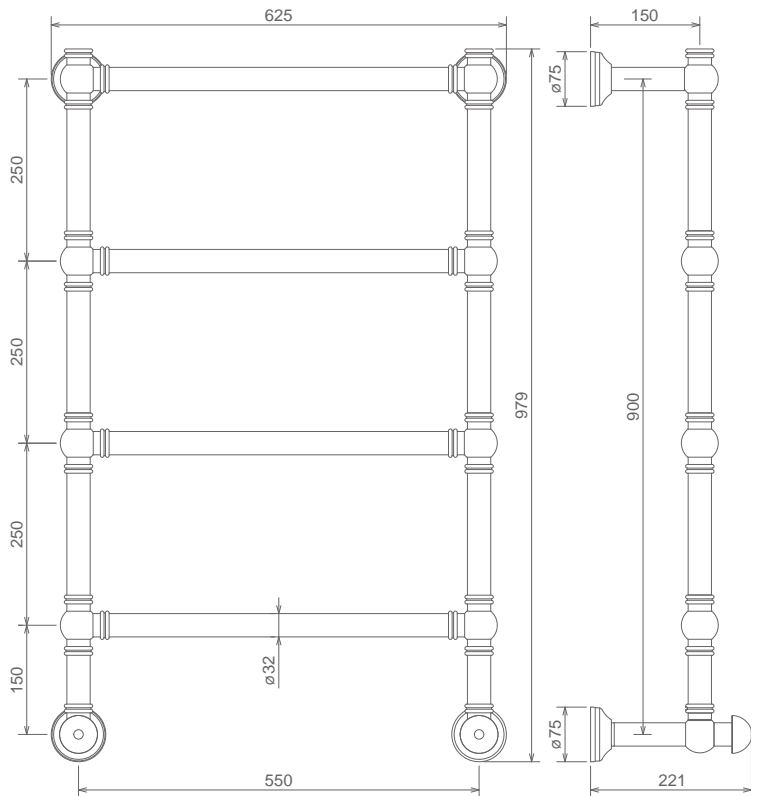

1030

SCALDASALVIETTE AD ACQUA
WATER HEATED TOWEL RAIL
CHAUFFE SERVIETTES À L'EAU

Cromo Chrome Chromé
Bronzo Bronze Bronze
Oro Gold Or