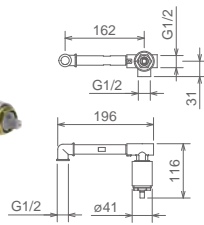

INC 200/35

SOLO CORPO
ONLY BUILT- IN BODY
SEULEMENT CORPS

Cromo Chrome Chromé

45200 PE

PROFILI

Cromo Chrome Chromé