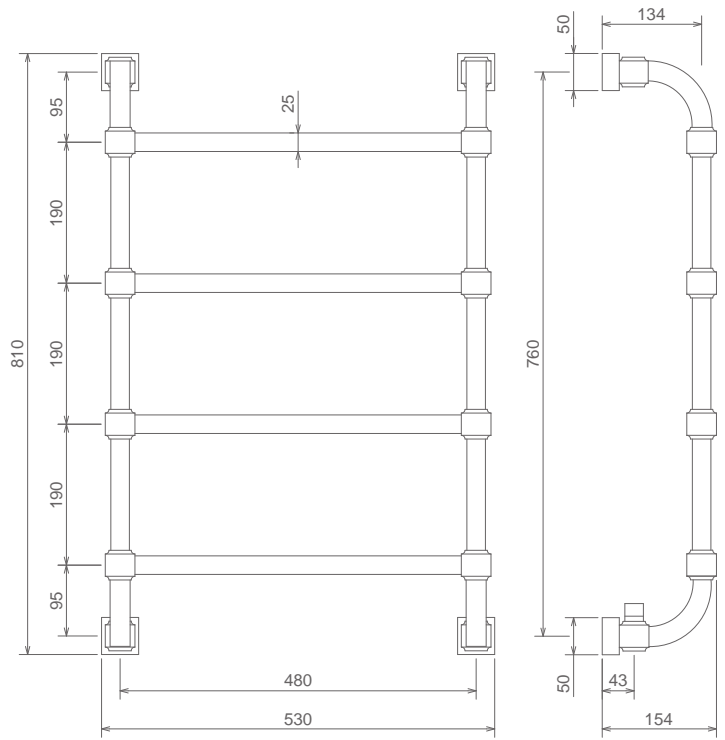

1060

SCALDASALVIETTE AD ACQUA
WATER HEATED TOWEL RAIL
CHAUFFE SERVIETTES À L'EAU

Cromo Chrome Chromé
Bronzo Bronze Bronze
Oro Gold Or