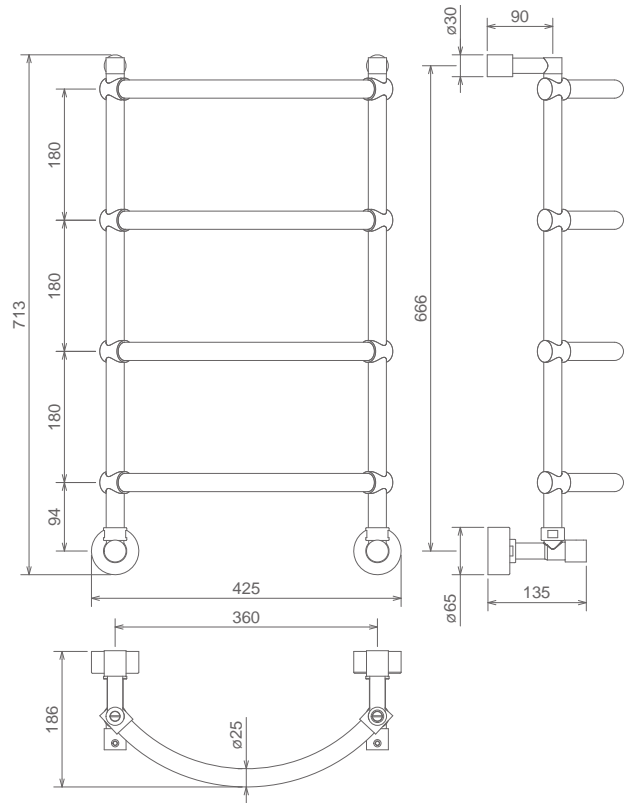

1020

SCALDASALVIETTE AD ACQUA
WATER HEATED TOWEL RAIL
CHAUFFE SERVIETTES À L'EAU

Cromo Chrome Chromé
Bronzo Bronze Bronze
Oro Gold Or