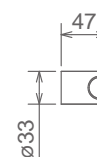

HOOK 44000 40

SUPPORTO DOCCIA A MURO FISSO IN ABS
FIX SHOWER BRACKET IN ABS
CROCHET MURALE ABS

Cromo Chrome Chromé