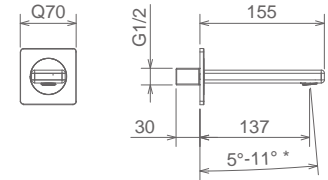

45244

BOCCA VASCA
WALL MOUNTED TUB SPOUT
BEC MURAL POUR BAIGNOIRE

Cromo Chrome Chromé
Bianco o Nero White/Black Blanc/Noir
Finitura Acciaio Fin. Inox Fin. Acier