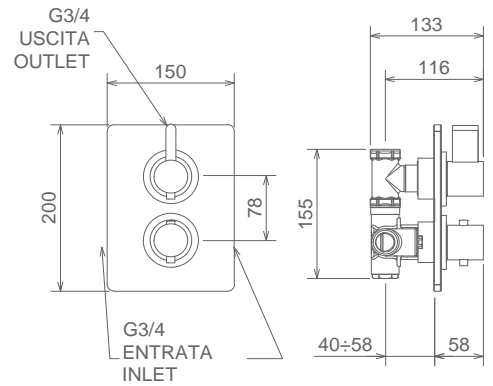

AA950

VALVOLA TERMOSTATICA INCASSO CON ARRESTO, 3/4 + RIDUZIONE 1/2
3/4 CONCEALED THERMOSTATIC VALVE WITH VOLUME CONTROL + 1/2 REDUCTION KIT
THERMOSTATIQUE À ENCASTRER AVEC ARRET, 3/4 AVEC KIT REDUCTION 1/2

Cromo Chrome Chromé
Finitura Acciaio Fin. Inox Fin. Acier