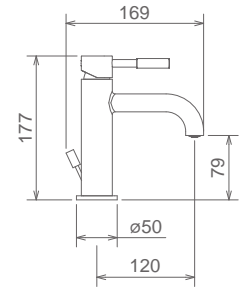

12007 CS NEWTECH

LAVABO CON SCARICO
LAVATORY FAUCET WITH POP-UP WASTE
LAVABO AVEC VIDAGE

Cromo Chrome Chromé
Finitura Acciaio Fin. Inox Fin. Acier