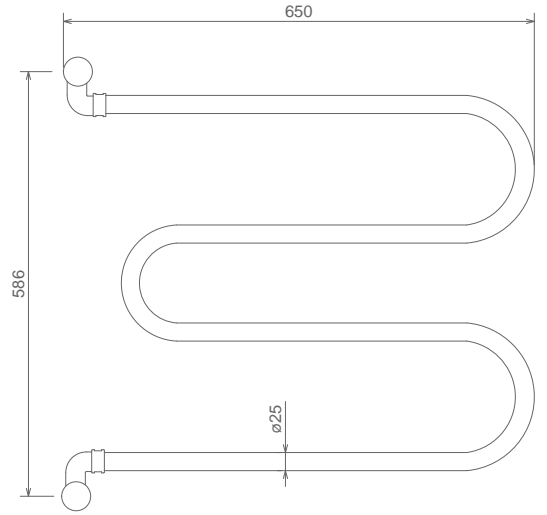

# *SCALDASALVIETTE*

TONDO	P. 294
QUADRO	P. 296
ACCAPPATOIO	P. 298

1000

SCALDASALVIETTE AD ACQUA  
 WATER HEATED TOWEL RAIL  
 CHAUFFE SERVIETTES À L'EAU

Cromo Chrome Chromé  
 Bronzo Bronze Bronze  
 Oro Gold Or