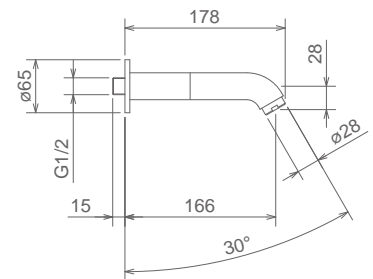

12244 LO

BOCCA VASCA
WALL MOUNTED TUB SPOUT
BEC MURAL POUR BAIGNOIRE

Cromo Chrome Chromé
Finitura Acciaio Fin. Inox Fin. Acier