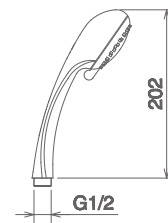

## SH MASS GEN

DOCCETTA ABS A 4 GETTI  
ABS 4 SPRAYS HAND SHOWER  
DOUCHEETTE 4 JETS

Cromo Chrome Chromé