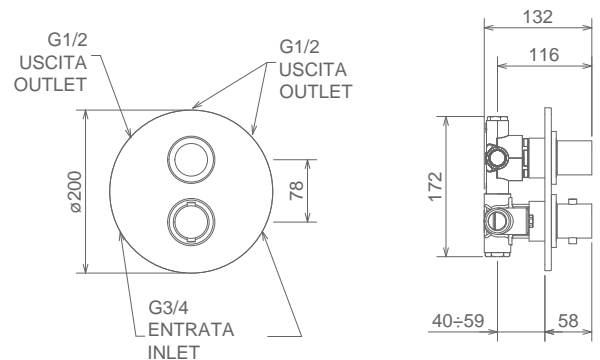

12950 R3

VALVOLA TERMOSTATICA INCASSO CON TRE USCITE ALTERNATIVE, DA 3/4 + RIDUZIONE 1/2
3/4 CONCEALED THERMOSTATIC VALVE WITH 3 ALTERNATIVE EXITS + 1/2 REDUCTION KIT
THERMOSTATIQUE À ENCASTRER AVEC 3 SORTIES ALTERNATIVES, 3/4 AVEC KIT REDUCTION 1/2

Cromo Chrome Chromé
Finitura Acciaio Fin. Inox Fin. Acier