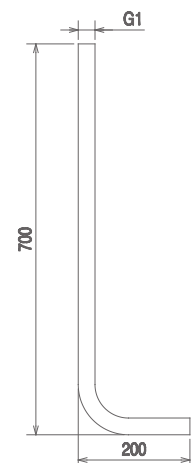

332 (3/4")

TUBO FISSO
ONE-PIECE PIPE
TUBE FIX

Cromo Chrome Chromé