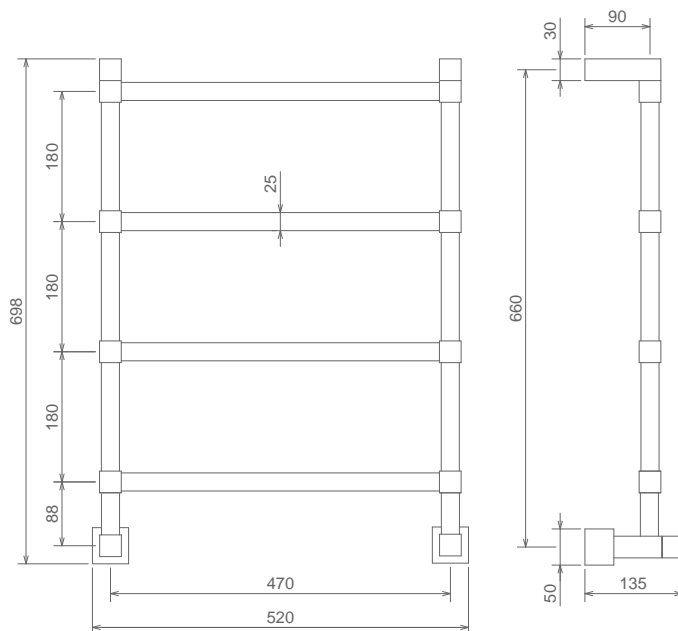

1050

SCALDASALVIETTE AD ACQUA
WATER HEATED TOWEL RAIL
CHAUFFE SERVIETTES À L'EAU

Cromo Chrome Chromé
Bronzo Bronze Bronze
Oro Gold Or