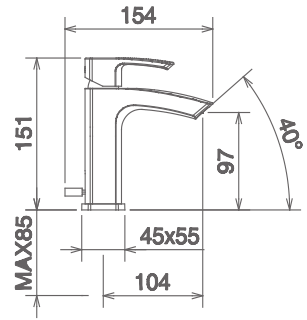

Lavabo

31001 CS

LAVABO CON SCARICO
LAVATORY FAUCET WITH POP-UP WASTE
LAVABO AVEC VIDAGE

Cromo Chrome Chromé
Bianco o Nero White/Black Blanc/Noir
Finitura Acciaio Fin. Inox Fin. Acier