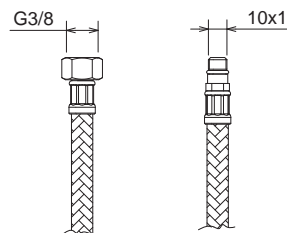

R12891

FLEX INOX SOTTOLAVABO DA 3/8 CM50
50 MM STAINLESS STEEL INLET PIPES, 3/8"
CONNECTIONS FLEXIBLE EN ACIER 50 MM, 3/8"

CONFORMI ALLE NORMATIVE
COMPLIANCE WITH REGULATIONS
SE CONFORMER AUX RÈGLEMENTS

DM174, DVGW-W270-KTW, WRAS, CSTBAT, KIWA,
SVGW, EN13618