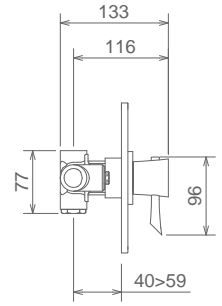

17955

VALVOLA TERMOSTATICA INCASSO 3/4 + RIDUZIONE 1/2
3/4 CONCEALED THERMOSTATIC VALVE + 1/2 REDUCTION KIT
THERMOSTATIQUE À ENCASTRER 3/4 AVEC KIT REDUCTION 1/2

Cromo Chrome Chromé
Finitura Acciaio Fin. Inox Fin. Acier