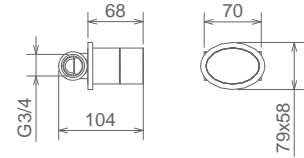

26062 3/4

RUBINETTO ARRESTO DA 3/4
STOP COCK/SHUT OFF VALVE 3/4
ROBINET ARRET 3/4

Cromo Chrome Chromé
Finitura Acciaio Fin. Inox Fin. Acier