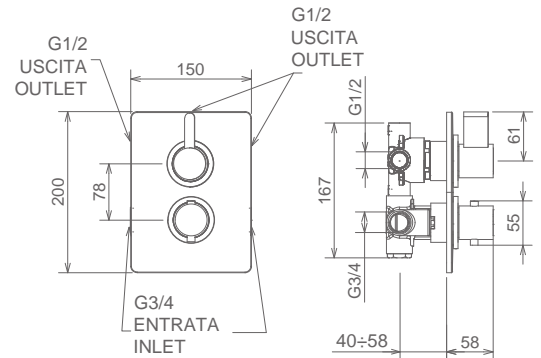

AA950 R3

VALVOLA TERMOSTATICA INCASSO CON TRE USCITE ALTERNATIVE, DA 3/4 + RIDUZIONE 1/2
3/4 CONCEALED THERMOSTATIC VALVE WITH 3 ALTERNATIVE EXITS + 1/2 REDUCTION KIT
THERMOSTATIQUE À ENCASTRER AVEC 3 SORTIES ALTERNATIVES, 3/4 AVEC KIT REDUCTION 1/2

Cromo Chrome Chromé