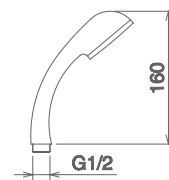

R 3000 39

DOCCETTA MONOGETTO ABS METRO
ABS SINGLE SPRAY HAND SHOWER METRO
DOUCHETTE À LA MAIN METRO

Cromo Chrome Chromé