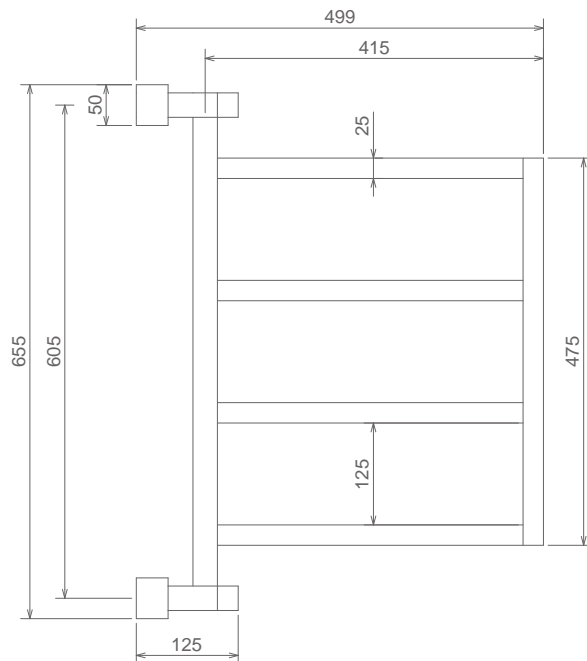

1040

SCALDASALVIETTE AD ACQUA
WATER HEATED TOWEL RAIL
CHAUFFE SERVIETTES À L'EAU

Cromo Chrome Chromé
Bronzo Bronze Bronze
Oro Gold Or