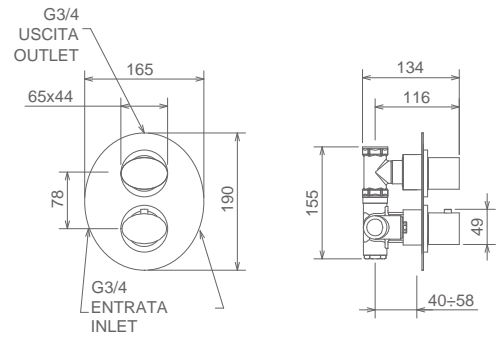

26950

VALVOLA TERMOSTATICA INCASSO CON ARRESTO, 3/4 + RIDUZIONE 1/2
3/4 CONCEALED THERMOSTATIC VALVE WITH VOLUME CONTROL + 1/2 REDUCTION KIT
THERMOSTATIQUE À ENCASTRER AVEC ARRET, 3/4 AVEC KIT REDUCTION 1/2

Cromo Chrome Chromé
Finitura Acciaio Fin. Inox Fin. Acier