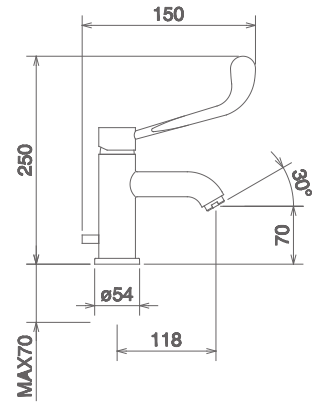

12555

LAVABO CON LEVA CLINICA E SCARICO
LAVATORY FAUCET WITH ELBOW LEVER AND
POP-UP WASTE
MITIGEUR LAVABO LÈVE À COUDE AVEC VIDAGE

Cromo Chrome Chromé