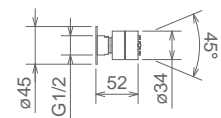

GETTO TF 027 TOND

BODY-JET ORIENTABILE, ESTERNO
ADJUSTABLE EXPOSED BODY JET
JET LATERALE ORIENTABILE

Cromo Chrome Chromé