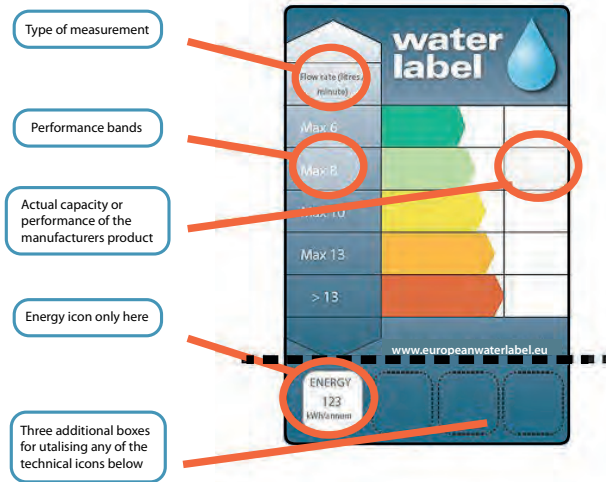

THE WATER LABEL