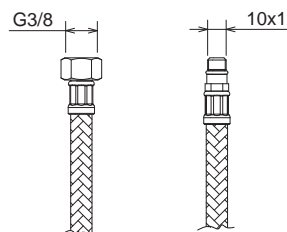

R12894

FLEX INOX SOTTOLAVABO DA 3/8 CM60
60 MM STAINLESS STEEL INLET PIPES, 3/8"
CONNECTIONS FLEXIBLE EN ACIER 60 MM, 3/8"

CONFORMI ALLE NORMATIVE
COMPLIANCE WITH REGULATIONS
SE CONFORMER AUX RÈGLEMENTS

DM174, DVGW-W270-KTW, WRAS, CSTBAT, KIWA,
SVGW, EN13618