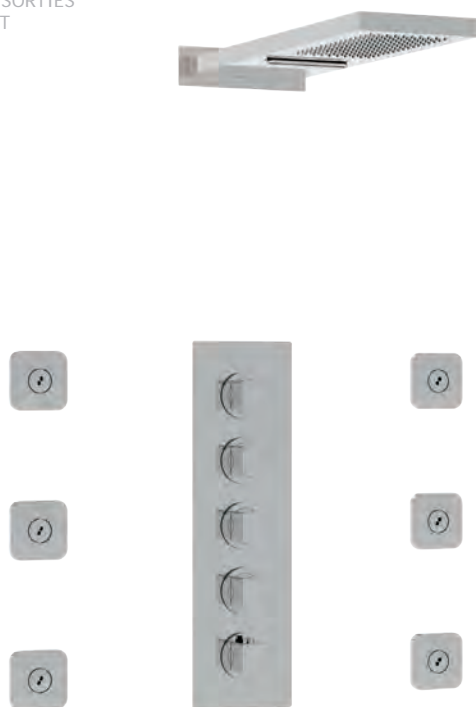

45950 MULTI 4 SOF KIT

COMBINAZIONE TERMOSTATICA MULTIPLA, CON
SOFFIONE A DUE USCITE, DOCCETTA A PARETE E
BODYJETS
THERMOSTATIC SHOWER SET WITH TWO OUTS
OVERHEAD SHOWER, SHOWER SET AND
BODY-JETS
DOUCHE THERMOSTATIQUE PLUSIEURS SORTIES
AVEC DOUCHE, DOUCHETTE À PAROIE ET
BODY-JETS

Cromo Chrome Chromé