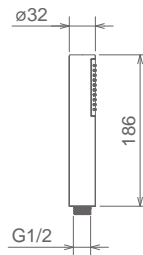

R 12000 39 ABS

DOCCETTA MONOGETTO ABS TOWERTECH
ABS SINGLE SPRAY HAND SHOWER TOWERTECH
DOUCHETTE À LA MAIN TOWERTECH

Cromo Chrome Chromé