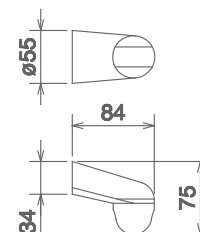

## HOOK 45000 40

SUPPORTO DOCCIA A MURO FISSO IN ABS  
 FIX SHOWER BRACKET IN ABS  
 CROCHET MURALE ABS

Cromo Chrome Chromé