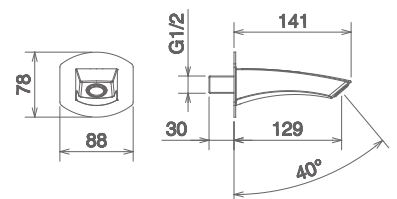

31244

BOCCA VASCA
WALL MOUNTED TUB SPOUT
BEC MURAL POUR BAIGNOIRE

Cromo Chrome Chromé
Bianco o Nero White/Black Blanc/Noir
Finitura Acciaio Fin. Inox Fin. Acier