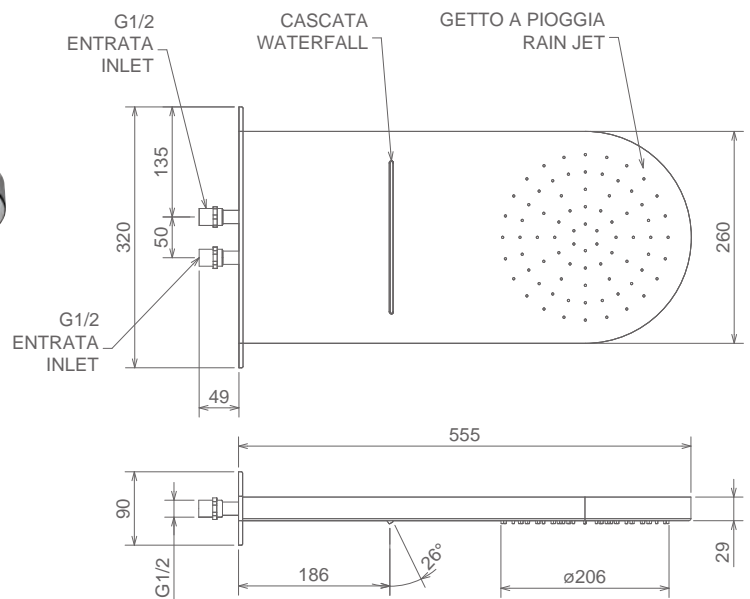

SOFF WF TAYA

SOFFIONE DOCCIA A PARETE A DUE USCITE
WALL MOUNTED SHOWER HEAD 2 WAYS
PLAQUE DOUCHE À PAROIE DEUX VOIES

Cromo Chrome Chromé