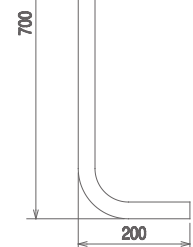

332 (1")

TUBO FISSO
ONE-PIECE PIPE
TUBE FIX

Cromo Chrome Chromé