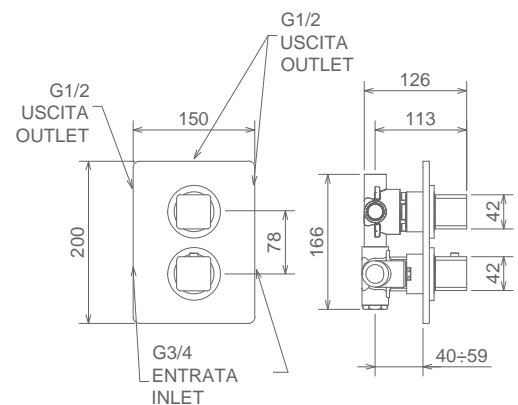

45950 R3

VALVOLA TERMOSTATICA INCASSO CON TRE
USCITE ALTERNATIVE, DA 3/4 + RIDUZIONE 1/2
3/4 CONCEALED THERMOSTATIC VALVE WITH 3
ALTERNATIVE EXITS + 1/2 REDUCTION KIT
THERMOSTATIQUE À ENCASTRER AVEC 3 SORTIES
ALTERNATIVES, 3/4 AVEC KIT REDUCTION 1/2

Cromo Chrome Chromé
Bianco o Nero White/Black Blanc/Noir
Finitura Acciaio Fin. Inox Fin. Acier