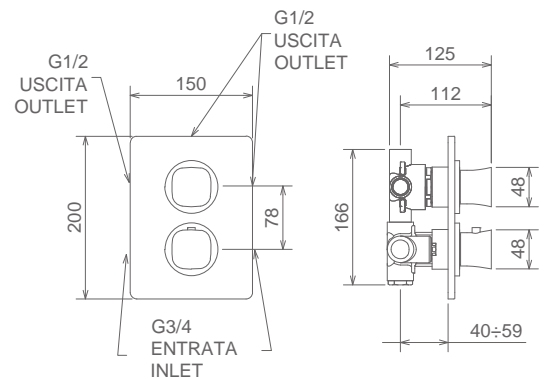

44950 R3

VALVOLA TERMOSTATICA INCASSO CON TRE USCITE ALTERNATIVE, DA 3/4 + RIDUZIONE 1/2
3/4 CONCEALED THERMOSTATIC VALVE WITH 3 ALTERNATIVE EXITS + 1/2 REDUCTION KIT
THERMOSTATIQUE À ENCASTRER AVEC 3 SORTIES ALTERNATIVES, 3/4 AVEC KIT REDUCTION 1/2

Cromo Chrome Chromé
Cromo-Bianco Cr.-White Cr.-Blanc
Bianco o Nero White/Black Blanc/Noir
Finitura Acciaio Fin. Inox Fin. Acier