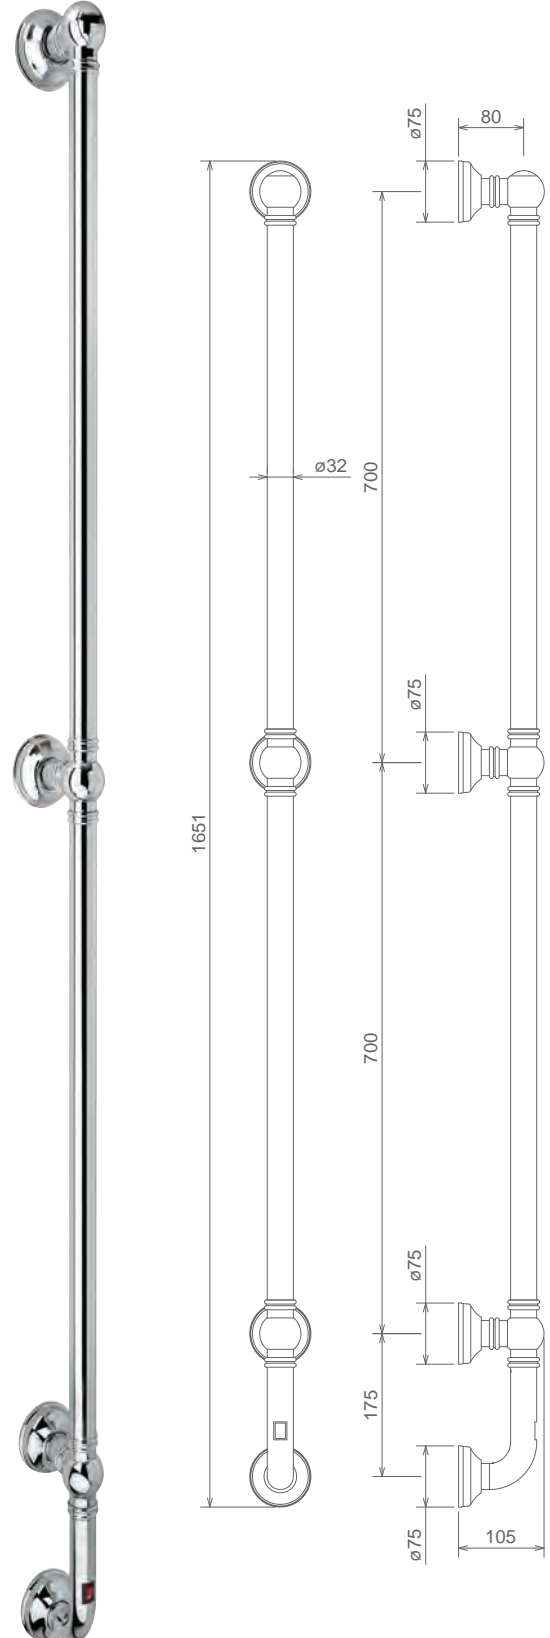

1100

SCALDA ACCAPPATOIO ELETTRICO
BATH ROBE WARMER ELECTRIC
CHAUFFE PEIGNOIR ÉLECTRIQUE

Cromo Chrome Chromé
Bronzo Bronze Bronze
Oro Gold Or