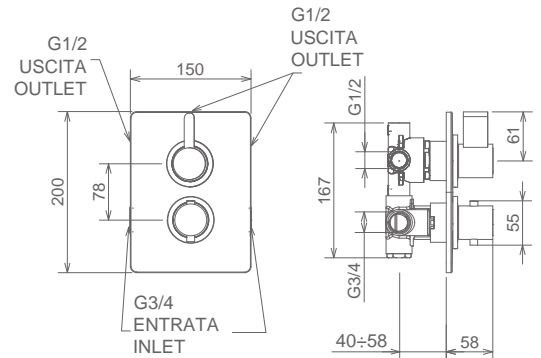

AA950 R3

VALVOLA TERMOSTATICA INCASSO CON TRE USCITE ALTERNATIVE, DA 3/4 + RIDUZIONE 1/2
3/4 CONCEALED THERMOSTATIC VALVE WITH 3 ALTERNATIVE EXITS + 1/2 REDUCTION KIT
THERMOSTATIQUE À ENCASTRER AVEC 3 SORTIES ALTERNATIVES, 3/4 AVEC KIT REDUCTION 1/2

Cromo Chrome Chromé
Finitura Acciaio Fin. Inox Fin. Acier