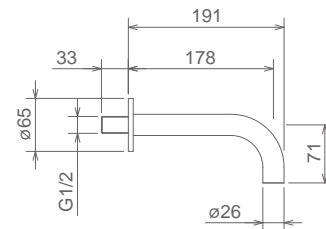

12144/20

BOCCA LAVABO A PARETE
WALL MOUNTED LAVATORY SPOUT
BEC LAVABO À PAROIE

Cromo Chrome Chromé
Finitura Acciaio Fin. Inox Fin. Acier