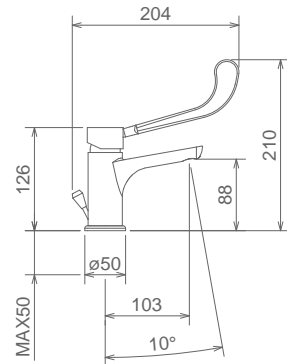

42005

LAVABO CON LEVA CLINICA E SCARICO ABS (*)
LAVATORY FAUCET WITH ELBOW LEVER AND
POP-UP WASTE ABS (*)
MITIGEUR LAVABO LÈVE À COUDE AVEC VIDAGE

Cromo Chrome Chromé