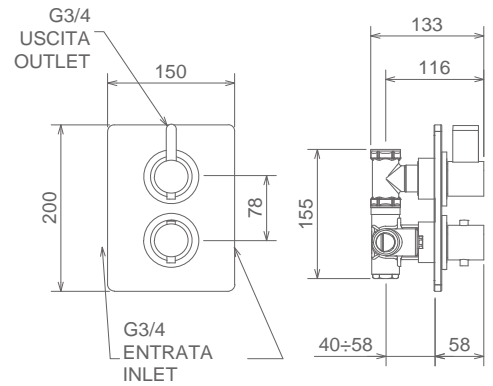

AA950

VALVOLA TERMOSTATICA INCASSO CON ARRESTO, 3/4 + RIDUZIONE 1/2
3/4 CONCEALED THERMOSTATIC VALVE WITH VOLUME CONTROL + 1/2 REDUCTION KIT
THERMOSTATIQUE À ENCASTRER AVEC ARRET, 3/4 AVEC KIT REDUCTION 1/2

Cromo Chrome Chromé