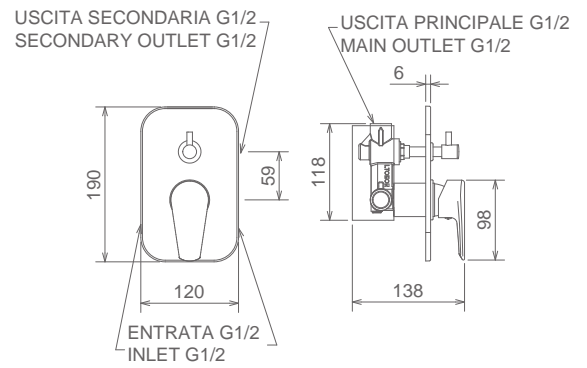

32050 RL

MISCELATORE INCASSO DOCCIA CON DEVIATORE A LEVA
BUILT-IN SHOWER MIXER WITH LEVER DIVERTER
MITIGEUR DOUCHE À ENCASTRER AVEC ENVERSEUR À LÈVE

Cromo Chrome Chromé