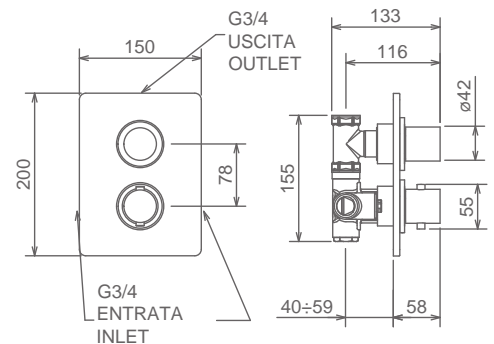

40950

VALVOLA TERMOSTATICA INCASSO CON ARRESTO, 3/4 + RIDUZIONE 1/2
3/4 CONCEALED THERMOSTATIC VALVE WITH VOLUME CONTROL + 1/2 REDUCTION KIT
THERMOSTATIQUE À ENCASTRER AVEC ARRET, 3/4 AVEC KIT REDUCTION 1/2

Cromo Chrome Chromé
Finitura Acciaio Fin. Inox Fin. Acier