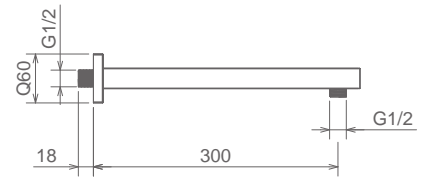

BRA PROFILI SH

BRACCIO DOCCIA A MURO IN OTTONE
BRASS WALL SHOWER ARM
BRAS DOUCHE MURALE EN LAITON

Cromo Chrome Chromé