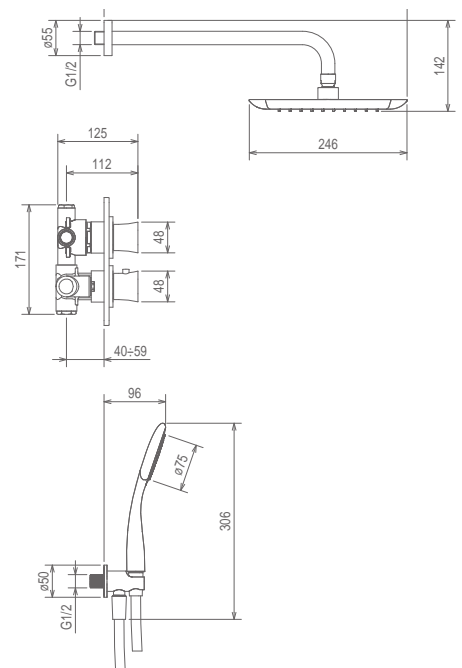

44950 R2 SOF KIT

MISCELATORE TERMOSTATICO CON DEVIATORE,
CON SOFFIONE E DOCCETTA A PARETE
THERMOSTATIC SHOWER MIXER WITH OVERHEAD
SHOWER AND SHOWER SET
DOUCHE THERMOSTATIQUE AVEC ENVERSEUR
DOUCHE ET DOUCHETTE À PAROIE

Cromo Chrome Chromé
Cromo-Bianco Cr.-White Cr.-Blanc