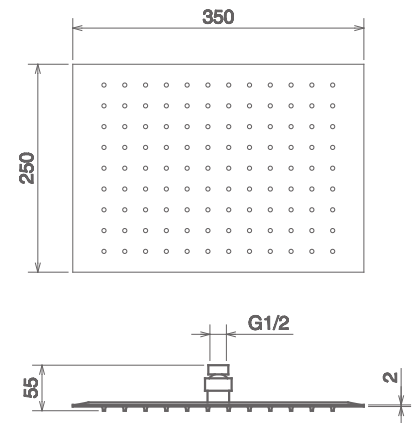

SOFF EXTRA RECT

SOFFIONE DOCCIA RETTANGOLARE SOTTILE,
FLAT RECTANGULAR SHOWER HEAD
PLAQUE DOUCHE RECTANGULAIRE PLATTE

Cromo Chrome Chromé