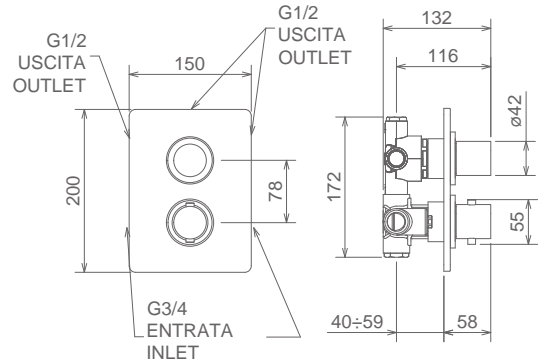

40950 R3

VALVOLA TERMOSTATICA INCASSO CON TRE USCITE ALTERNATIVE, DA 3/4 + RIDUZIONE 1/2 3/4 CONCEALED THERMOSTATIC VALVE WITH 3 ALTERNATIVE EXITS + 1/2 REDUCTION KIT THERMOSTATIQUE À ENCASTRER AVEC 3 SORTIES ALTERNATIVES, 3/4 AVEC KIT REDUCTION 1/2

Cromo Chrome Chromé
Finitura Acciaio Fin. Inox Fin. Acier