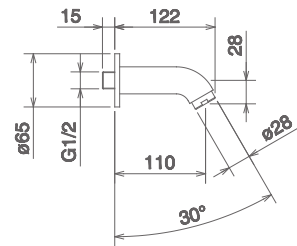

12244 SH

BOCCA VASCA
WALL MOUNTED TUB SPOUT
BEC MURAL POUR BAIGNOIRE

Cromo Chrome Chromé
Finitura Acciaio Fin. Inox Fin. Acier