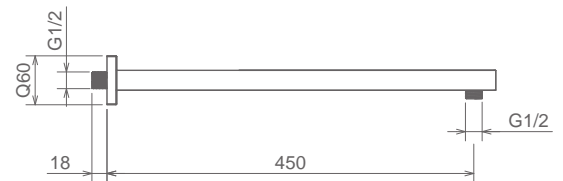

BRA PROFILI LO

BRACCIO DOCCIA A MURO IN OTTONE
BRASS WALL SHOWER ARM
BRAS DOUCHE MURALE EN LAITON

Cromo Chrome Chromé