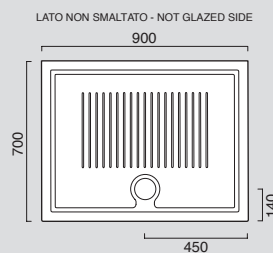

## 90x70

**70 4097 0001**

Bianco lucido  
Glossy white

Installazione · Installation

Appoggio · Above Floor-level

Filo pavimento · Floor-level

ESG  
Sustainability  
Certification

CERAMICA CATALANO SUPPORT  
UN GLOBAL SUSTAINABLE DEVELOPMENT GOALS