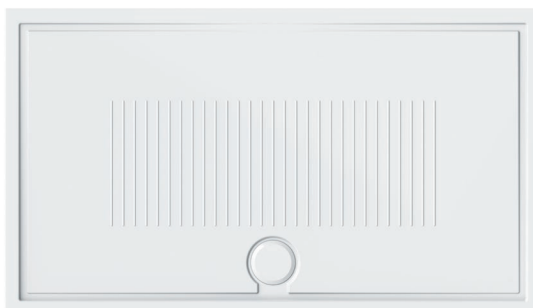

H3 Piatti doccia • Shower trays

Piatti doccia con decoro antiscivolo a rilievo.
Installazione ad appoggio o a filo pavimento.

Shower trays with anti-slip pattern.
Above floor-level or floor-level installation.

140x80

70 4148 0001