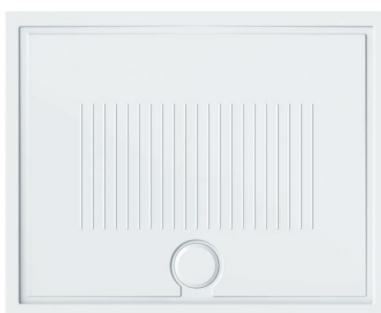

100x80

70 4108 0001