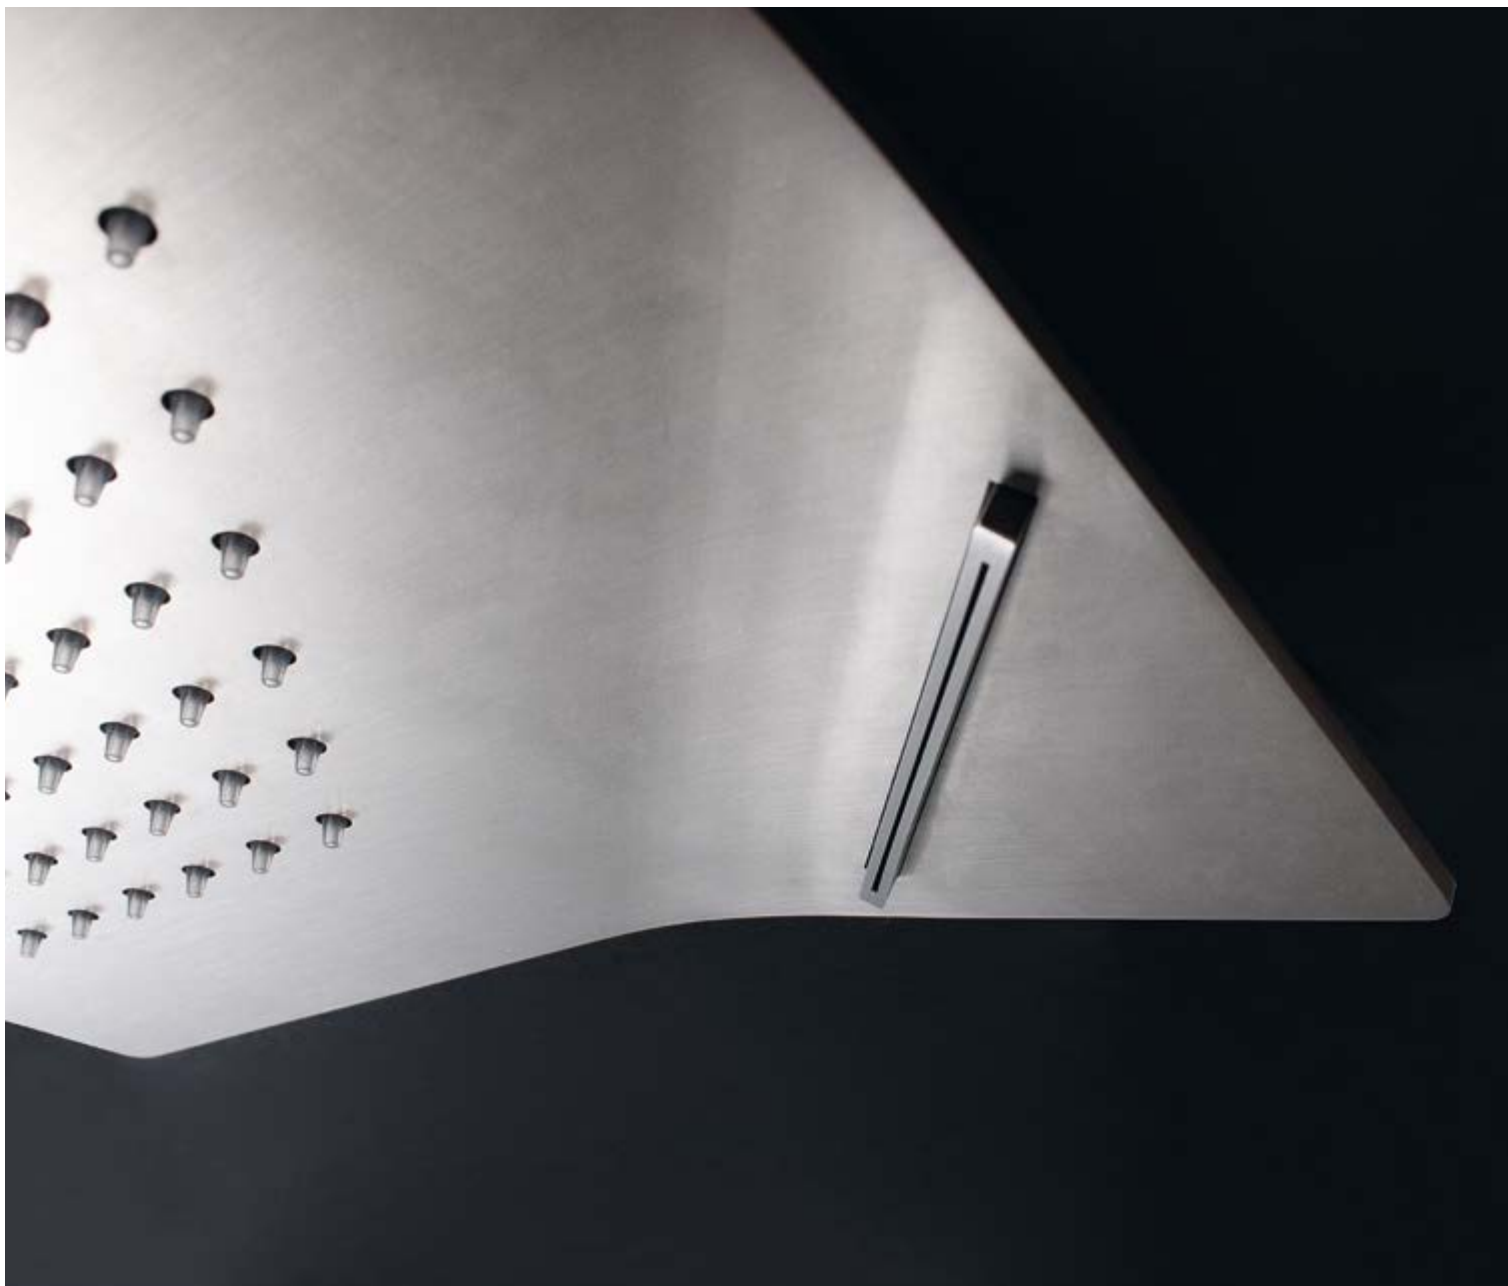

IT RTBR 404 IS
Ceiling shower-head
Soffione a soffitto

ORIGAMI
design studio phicubo
ing. giampiero castagnoli

A SIMPLE FOLD MAKES IT SO INTERESTING AND GIVES LIFE TO A SHEET OF STAINLESS STEEL, LEAVING A FORESEE AND IMAGINING THE WORLD HIDDEN BY THE CEILING